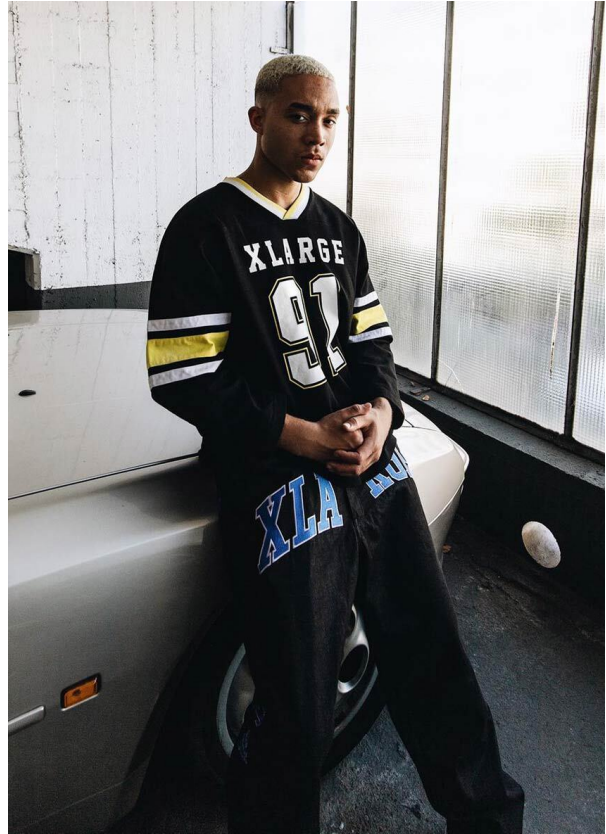

SCOUT

MODEL • AGENCY

MALCOLM F. COMMERCIAL

HEIGHT 184 cm BUST/WAIST 94/73 cm SIZE 50/52 EYES hazel HAIR blonde SHOES 43 LOCATION Hamburg DE

SCOUT

MODEL • AGENCY

MALCOLM F. COMMERCIAL

HEIGHT 184 cm BUST/WAIST 94/73 cm SIZE 50/52 EYES hazel HAIR blonde SHOES 43 LOCATION Hamburg DE

SCOUT

MODEL ● AGENCY

MALCOLM F. COMMERCIAL

HEIGHT 184 cm BUST/WAIST 94/73 cm SIZE 50/52 EYES hazel HAIR blonde SHOES 43 LOCATION Hamburg DE

SCOUT

MODEL • AGENCY

MALCOLM F. COMMERCIAL

HEIGHT 184 cm BUST/WAIST 94/73 cm SIZE 50/52 EYES hazel HAIR blonde SHOES 43 LOCATION Hamburg DE