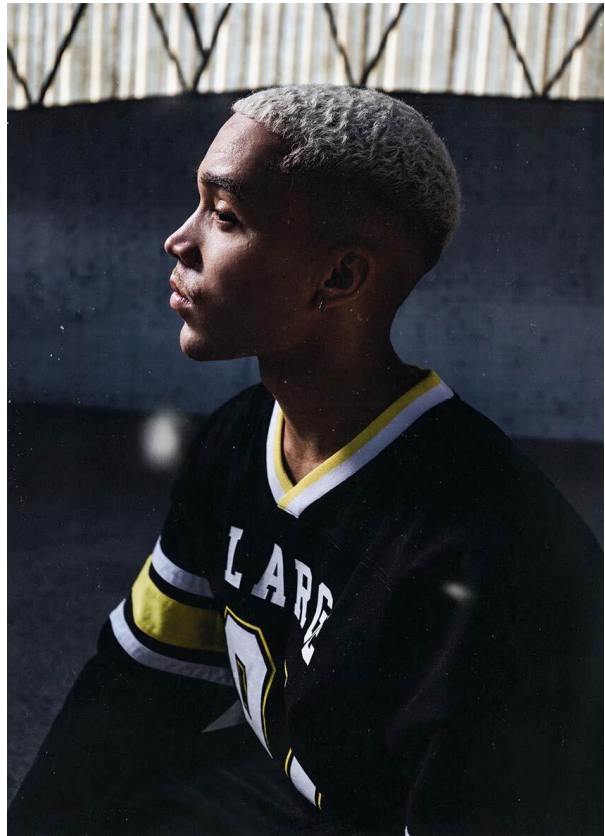

SCOUT

MODEL • AGENCY

MALCOLM F. COMMERCIAL

HEIGHT 184 cm BUST/WAIST 94/73 cm SIZE 50/52 EYES hazel HAIR blonde SHOES 43 LOCATION Hamburg DE

SCOUT

MODEL • AGENCY

MALCOLM F. COMMERCIAL

HEIGHT 184 cm BUST/WAIST 94/73 cm SIZE 50/52 EYES hazel HAIR blonde SHOES 43 LOCATION Hamburg DE

SCOUT

MODEL ● AGENCY

MALCOLM F. COMMERCIAL

HEIGHT 184 cm BUST/WAIST 94/73 cm SIZE 50/52 EYES hazel HAIR blonde SHOES 43 LOCATION Hamburg DE

SCOUT

MODEL • AGENCY

MALCOLM F. COMMERCIAL

HEIGHT 184 cm BUST/WAIST 94/73 cm SIZE 50/52 EYES hazel HAIR blonde SHOES 43 LOCATION Hamburg DE