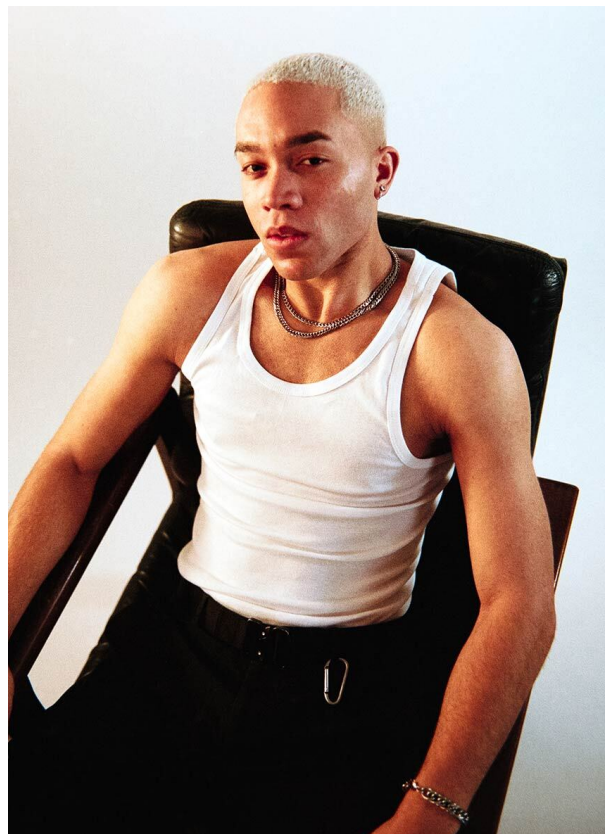

SCOUT

MODEL • AGENCY

MALCOLM F. COMMERCIAL

HEIGHT 184 cm BUST/WAIST 94/73 cm SIZE 50/52 EYES hazel HAIR blonde SHOES 43 LOCATION Hamburg DE

SCOUT

MODEL • AGENCY

MALCOLM F. COMMERCIAL

HEIGHT 184 cm BUST/WAIST 94/73 cm SIZE 50/52 EYES hazel HAIR blonde SHOES 43 LOCATION Hamburg DE

SCOUT

MODEL ● AGENCY

MALCOLM F. COMMERCIAL

HEIGHT 184 cm BUST/WAIST 94/73 cm SIZE 50/52 EYES hazel HAIR blonde SHOES 43 LOCATION Hamburg DE

SCOUT

MODEL • AGENCY

MALCOLM F. COMMERCIAL

HEIGHT 184 cm BUST/WAIST 94/73 cm SIZE 50/52 EYES hazel HAIR blonde SHOES 43 LOCATION Hamburg DE