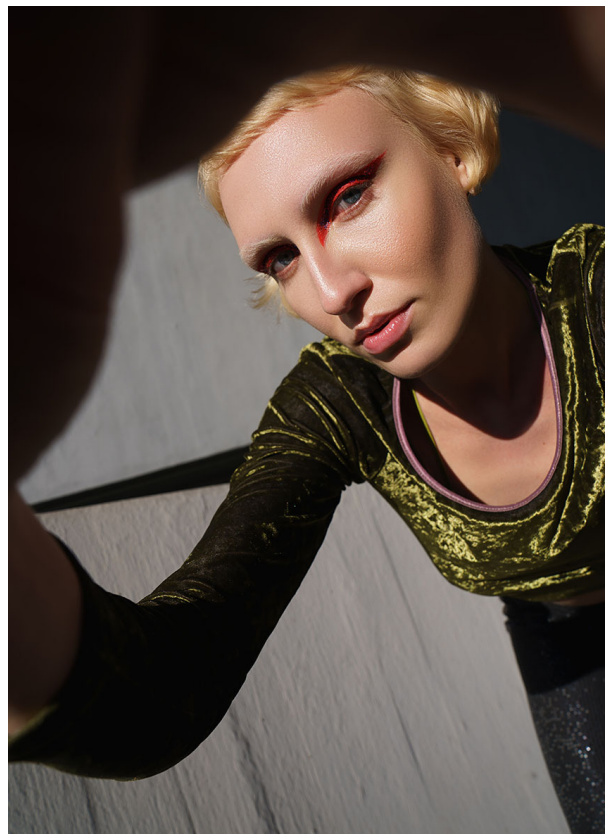

SCOUT

MODEL • AGENCY

MARGO L. IN TOWN

HEIGHT 180 cm BUST/WAIST/HIPS 86/66/98 cm EYES blue HAIR blonde SHOES 42 LOCATION Zürich CH

SCOUT

MODEL • AGENCY

MARGO L. IN TOWN

HEIGHT 180 cm BUST/WAIST/HIPS 86/66/98 cm EYES blue HAIR blonde SHOES 42 LOCATION Zürich CH

© GVAROMagazine

SCOUT

MODEL • AGENCY

MARGO L. IN TOWN

HEIGHT 180 cm BUST/WAIST/HIPS 86/66/98 cm EYES blue HAIR blonde SHOES 42 LOCATION Zürich CH

SCOUT

MODEL • AGENCY

MARGO L. IN TOWN

HEIGHT 180 cm BUST/WAIST/HIPS 86/66/98 cm EYES blue HAIR blonde SHOES 42 LOCATION Zürich CH

SCOUT

MODEL • AGENCY

MARGO L. IN TOWN

HEIGHT 180 cm BUST/WAIST/HIPS 86/66/98 cm EYES blue HAIR blonde SHOES 42 LOCATION Zürich CH

SCOUT

MODEL • AGENCY

MARGO L. IN TOWN

HEIGHT 180 cm BUST/WAIST/HIPS 86/66/98 cm EYES blue HAIR blonde SHOES 42 LOCATION Zürich CH