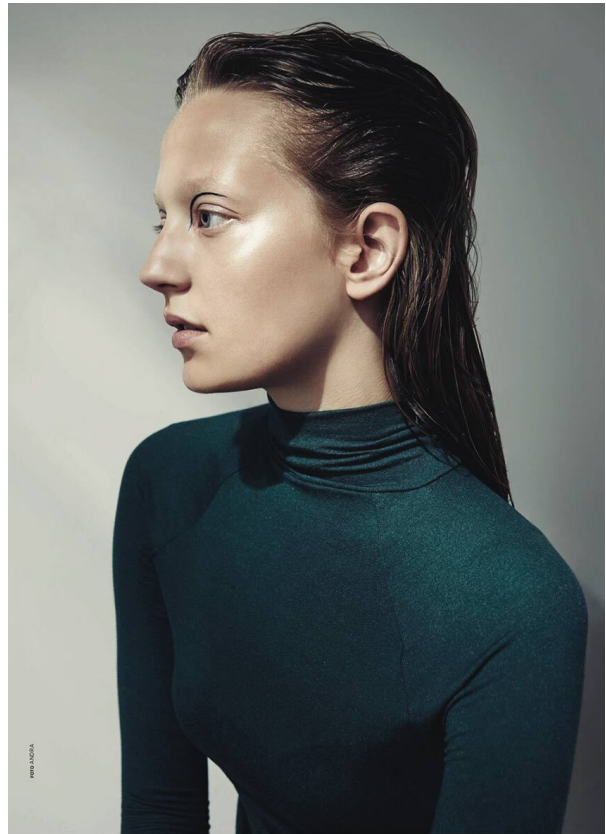

## MARIE L. MAIN

HEIGHT 180 cm BUST/WAIST/HIPS 83/62/93 cm EYES blue HAIR blonde SHOES 41 LOCATION Hamburg DE

# SCOUT

MODEL • AGENCY

MARIE L. MAIN

HEIGHT 180 cm BUST/WAIST/HIPS 83/62/93 cm EYES blue HAIR blonde SHOES 41 LOCATION Hamburg DE