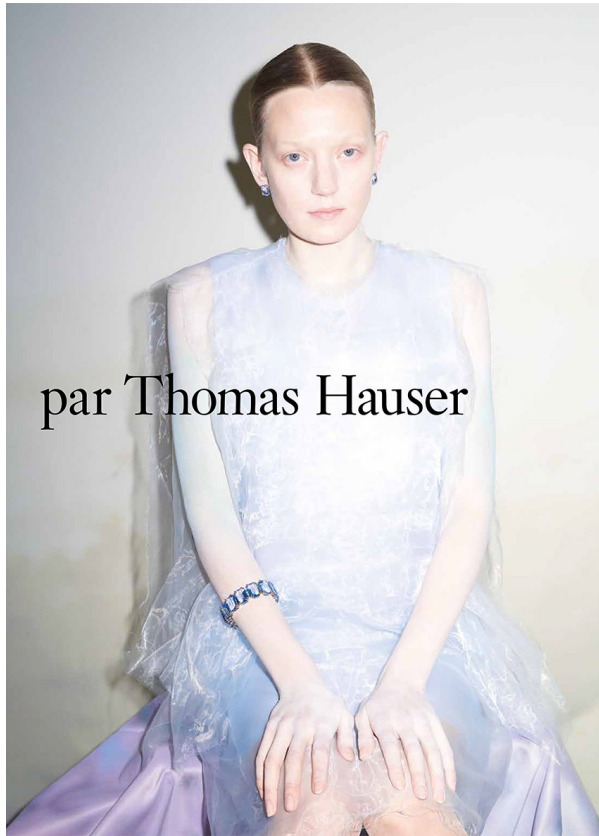

SCOUT

MODEL • AGENCY

MARIE L. MAIN

HEIGHT 180 cm BUST/WAIST/HIPS 83/62/93 cm EYES blue HAIR blonde SHOES 41 LOCATION Hamburg DE

par Thomas Hauser