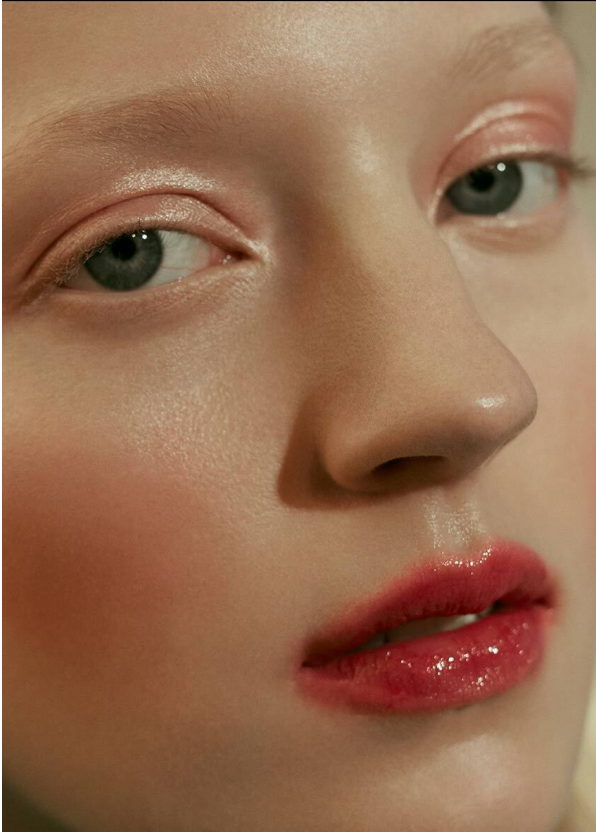

SCOUT

MODEL • AGENCY

MARIE L. ^{MAIN}

HEIGHT 180 cm BUST/WAIST/HIPS 83/62/93 cm EYES blue HAIR blonde SHOES 41 LOCATION Hamburg DE