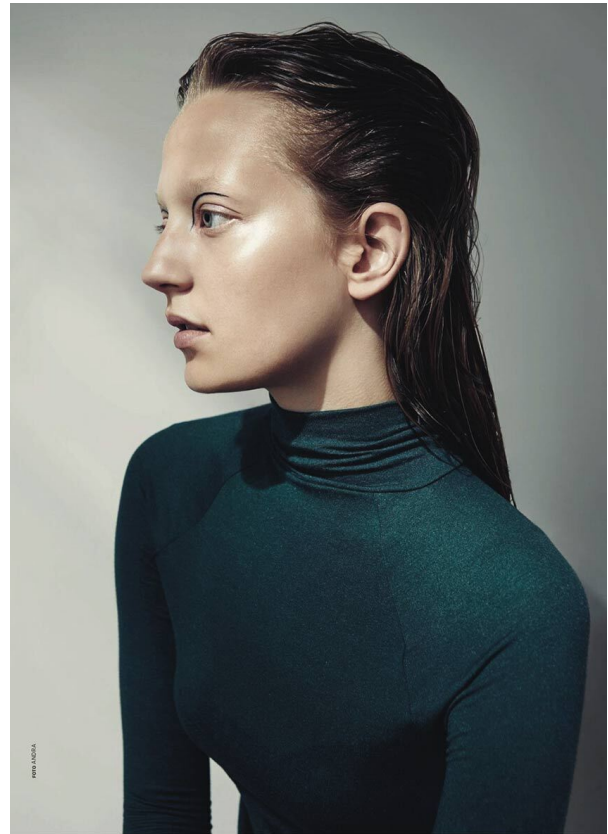

SCOUT

MODEL • AGENCY

MARIE L. MAIN

HEIGHT 180 cm BUST/WAIST/HIPS 83/62/93 cm EYES blue HAIR blonde SHOES 41 LOCATION Hamburg DE

SCOUT

MODEL • AGENCY

MARIE L. MAIN

HEIGHT 180 cm BUST/WAIST/HIPS 83/62/93 cm EYES blue HAIR blonde SHOES 41 LOCATION Hamburg DE

SCOUT

MODEL • AGENCY

MARIE L. MAIN

HEIGHT 180 cm BUST/WAIST/HIPS 83/62/93 cm EYES blue HAIR blonde SHOES 41 LOCATION Hamburg DE

SCOUT

MODEL • AGENCY

MARIE L. ^{MAIN}

HEIGHT 180 cm BUST/WAIST/HIPS 83/62/93 cm EYES blue HAIR blonde SHOES 41 LOCATION Hamburg DE

SCOUT

MODEL • AGENCY

MARIE L. MAIN

HEIGHT 180 cm BUST/WAIST/HIPS 83/62/93 cm EYES blue HAIR blonde SHOES 41 LOCATION Hamburg DE