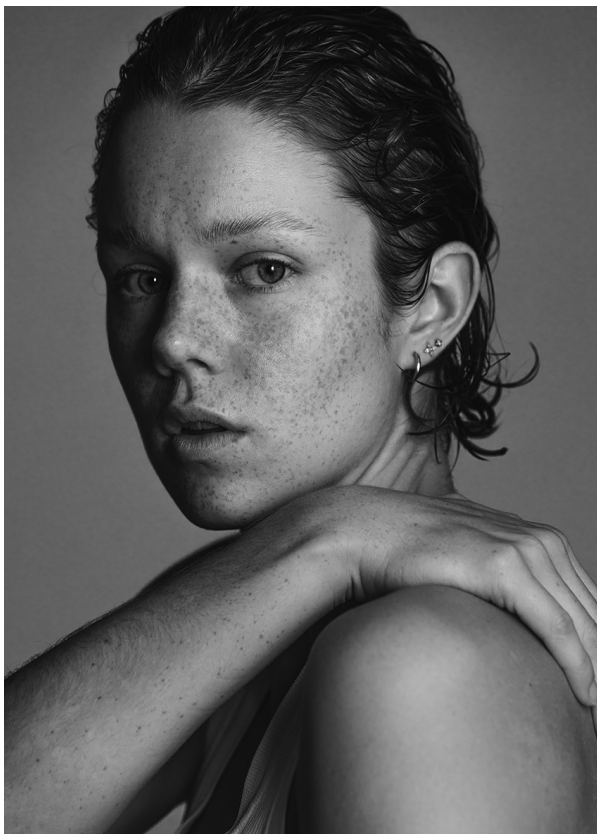

SCOUT

MODEL • AGENCY

NAOMI T. IN TOWN

HEIGHT 176 cm BUST/WAIST/HIPS 84/67/94 cm EYES blue HAIR red SHOES 39 LOCATION Zürich CH

SCOUT

MODEL • AGENCY

NAOMI T. IN TOWN

HEIGHT 176 cm BUST/WAIST/HIPS 84/67/94 cm EYES blue HAIR red SHOES 39 LOCATION Zürich CH

SCOUT

MODEL • AGENCY

NAOMI T. IN TOWN

HEIGHT 176 cm BUST/WAIST/HIPS 84/67/94 cm EYES blue HAIR red SHOES 39 LOCATION Zürich CH

SCOUT

MODEL • AGENCY

NAOMI T. ^{IN TOWN}

HEIGHT 176 cm BUST/WAIST/HIPS 84/67/94 cm EYES blue HAIR red SHOES 39 LOCATION Zürich CH