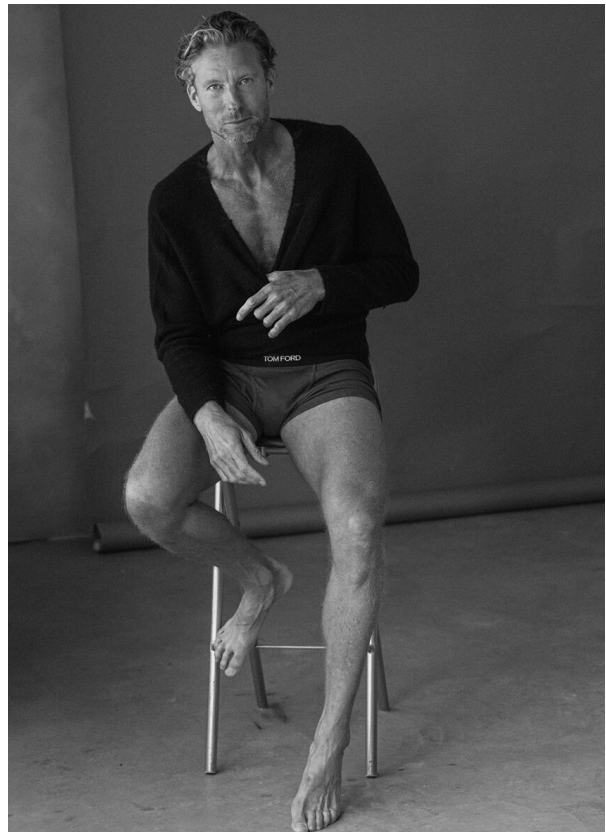

SCOUT

MODEL • AGENCY

NIELS J. 40 PLUS

HEIGHT 187 cm BUST/WAIST/HIPS 100/85/98 cm EYES light blue HAIR dark blonde SHOES 44 LOCATION Amsterdam NL

SCOUT

MODEL • AGENCY

NIELS J. 40 PLUS

HEIGHT 187 cm BUST/WAIST/HIPS 100/85/98 cm EYES light blue HAIR dark blonde SHOES 44 LOCATION Amsterdam NL

SCOUT

MODEL • AGENCY

NIELS J. 40 PLUS

HEIGHT 187 cm BUST/WAIST/HIPS 100/85/98 cm EYES light blue HAIR dark blonde SHOES 44 LOCATION Amsterdam NL

NICOLE MEN
Broek Zifton
Hemd Eton
Riem Veneta Cinture
Regenjas L' impermeabi
VAN BIGNOOT
Bril Prada
TINEL
Showroom

SCOUT

MODEL ● AGENCY

NIELS J. 40 PLUS

HEIGHT 187 cm BUST/WAIST/HIPS 100/85/98 cm EYES light blue HAIR dark blonde SHOES 44 LOCATION Amsterdam NL

SCOUT

MODEL • AGENCY

NIELS J. 40 PLUS

HEIGHT 187 cm BUST/WAIST/HIPS 100/85/98 cm EYES light blue HAIR dark blonde SHOES 44 LOCATION Amsterdam NL