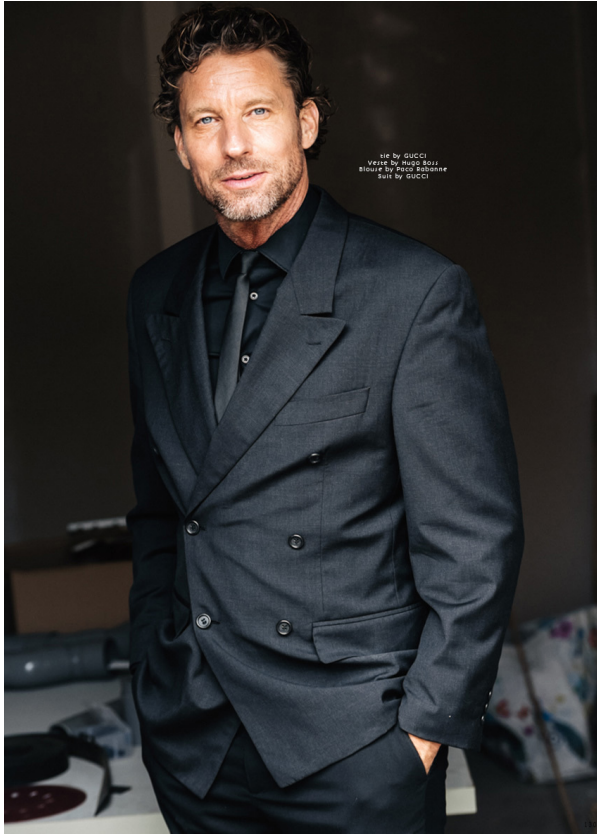

SCOUT

MODEL ● AGENCY

NIELS J. 40 PLUS

HEIGHT 187 cm BUST/WAIST/HIPS 100/85/98 cm EYES light blue HAIR dark blonde SHOES 44 LOCATION Amsterdam NL