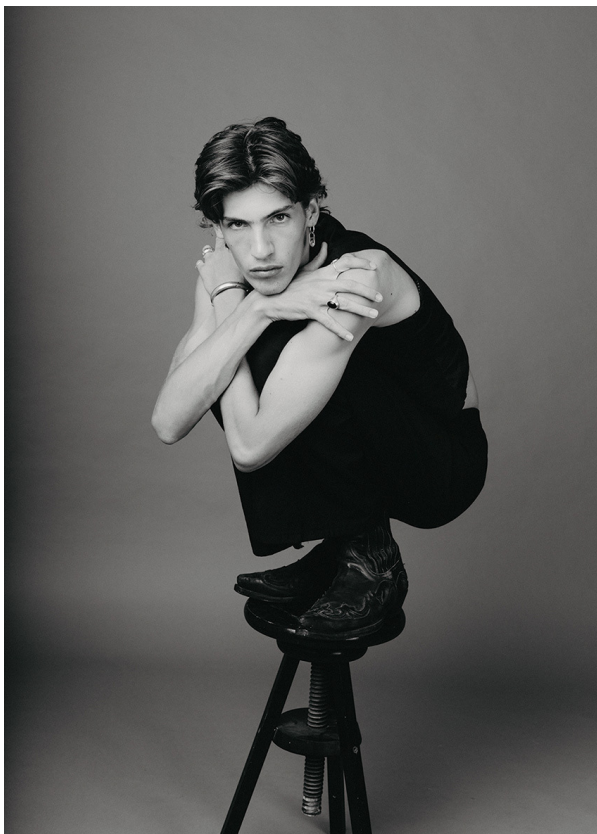

# SCOUT

MODEL • AGENCY

**NINO G.** DEVELOPMENT

HEIGHT 191 cm BUST/WAIST/HIPS 86/73/91 cm EYES blue HAIR brown SHOES 45 LOCATION London GB / Zurich CH

# SCOUT

MODEL ● AGENCY

**NINO G.** DEVELOPMENT

HEIGHT 191 cm BUST/WAIST/HIPS 86/73/91 cm EYES blue HAIR brown SHOES 45 LOCATION London GB / Zurich CH