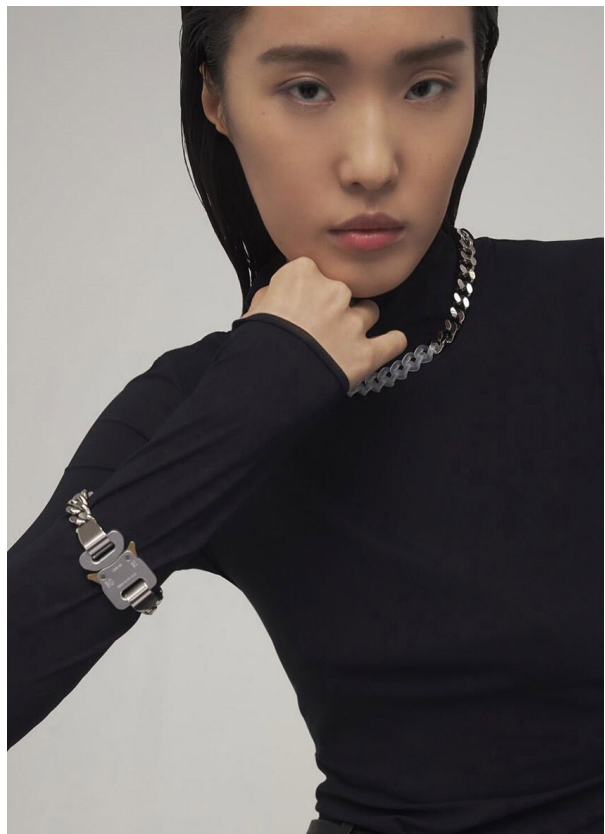

SCOUT

MODEL • AGENCY

OLIVIA Y. IN TOWN

HEIGHT 176 cm BUST/WAIST/HIPS 79/59/87 cm EYES brown HAIR black SHOES 38 LOCATION Zürich CH