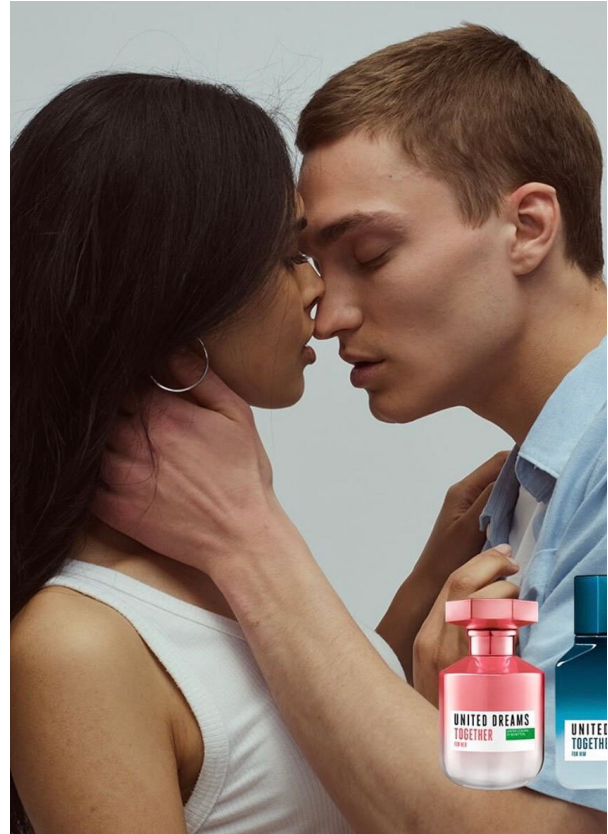

# SCOUT

MODEL • AGENCY

**OSTAP C.** MAIN

HEIGHT 186 cm BUST/WAIST/HIPS 95/78/94 cm EYES blue HAIR light brown SHOES 45 LOCATION Portugal