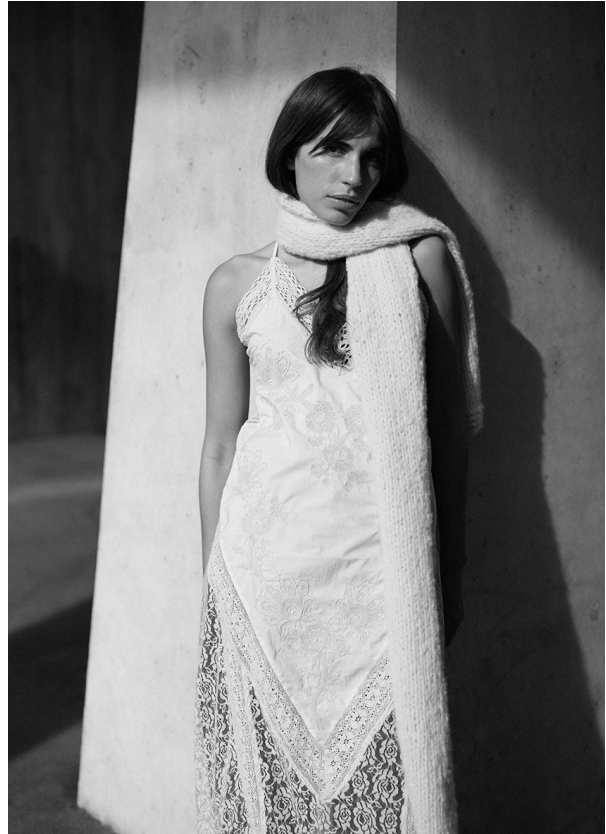

SCOUT

MODEL • AGENCY

OSY M. COMMERCIAL

HEIGHT 173 cm BUST/WAIST/HIPS 80/60/90 cm EYES green HAIR light brown SHOES 38 LOCATION Paris FR