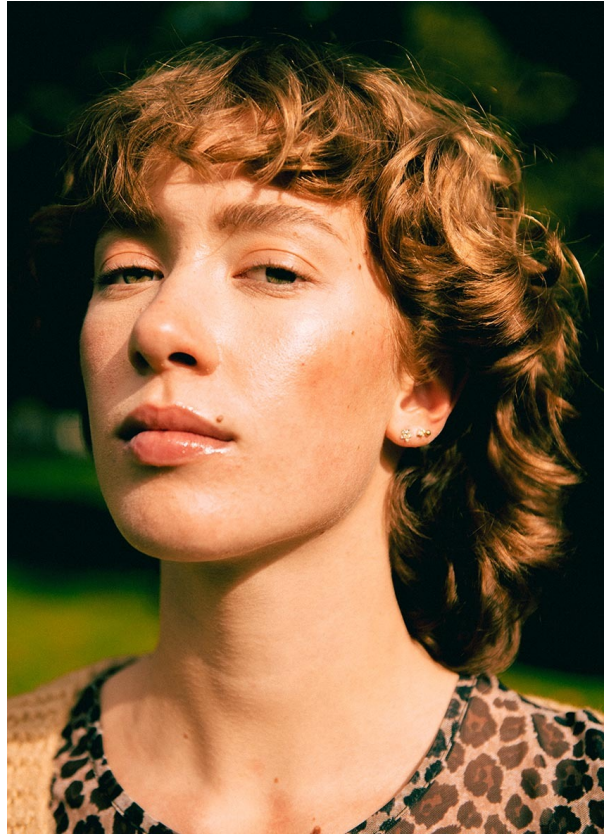

# SCOUT

MODEL • AGENCY

PAULINE A. DEVELOPMENT

HEIGHT 173 cm BUST/WAIST/HIPS 82/63/90 cm EYES green HAIR brown SHOES 39 LOCATION Lucerne CH

# SCOUT

MODEL • AGENCY

**PAULINE A.** DEVELOPMENT

HEIGHT 173 cm BUST/WAIST/HIPS 82/63/90 cm EYES green HAIR brown SHOES 39 LOCATION Lucerne CH