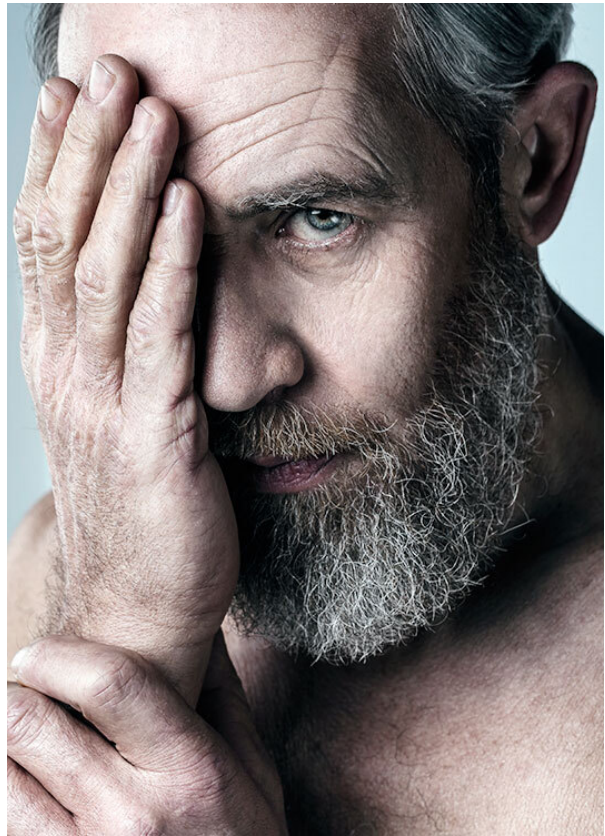

SCOUT

MODEL ● AGENCY

PETER G. SILVER

HEIGHT 189 cm BUST/WAIST 100/92 cm EYES green brown HAIR salt&pepper SHOES 45/46 LOCATION Basel CH

SCOUT

MODEL ● AGENCY

PETER G. SILVER

HEIGHT 189 cm BUST/WAIST 100/92 cm EYES green brown HAIR salt&pepper SHOES 45/46 LOCATION Basel CH

SCOUT

MODEL ● AGENCY

PETER G. SILVER

HEIGHT 189 cm BUST/WAIST 100/92 cm EYES green brown HAIR salt&pepper SHOES 45/46 LOCATION Basel CH