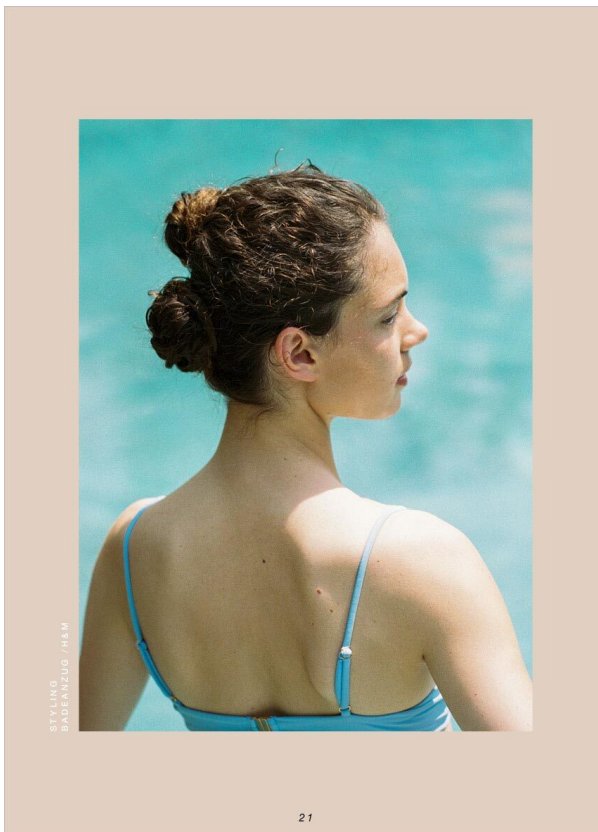

SCOUT

MODEL ● AGENCY

RAHEL B. 20 PLUS

HEIGHT 173 cm BUST/WAIST/HIPS 82/63/91 cm EYES brown green HAIR brown SHOES 39/40 LOCATION Basel (CH)

SCOUT

MODEL ● AGENCY

RAHEL B. 20 PLUS

HEIGHT 173 cm BUST/WAIST/HIPS 82/63/91 cm EYES brown green HAIR brown SHOES 39/40 LOCATION Basel (CH)