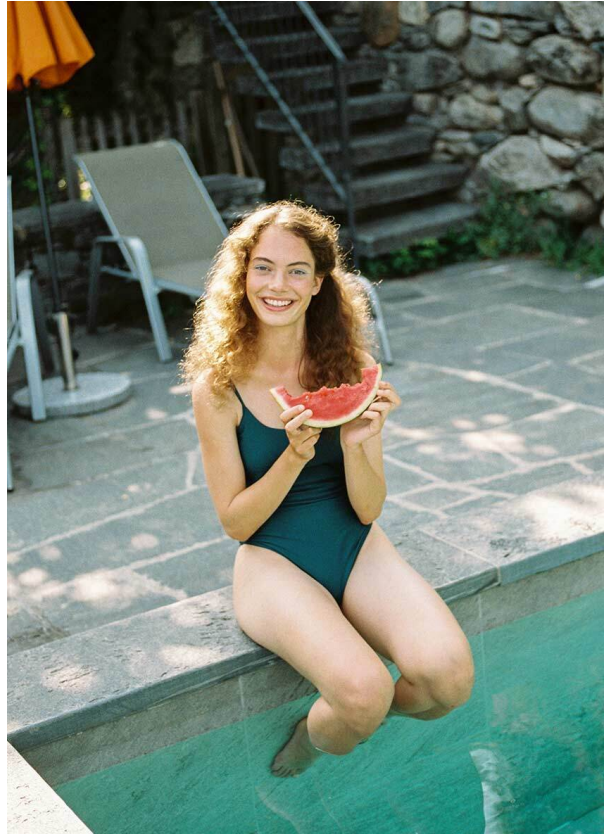

SCOUT

MODEL ● AGENCY

RAHEL B. 20 PLUS

HEIGHT 173 cm BUST/WAIST/HIPS 82/63/91 cm EYES brown green HAIR brown SHOES 39/40 LOCATION Basel (CH)

SCOUT

MODEL ● AGENCY

RAHEL B. 20 PLUS

HEIGHT 173 cm BUST/WAIST/HIPS 82/63/91 cm EYES brown green HAIR brown SHOES 39/40 LOCATION Basel (CH)