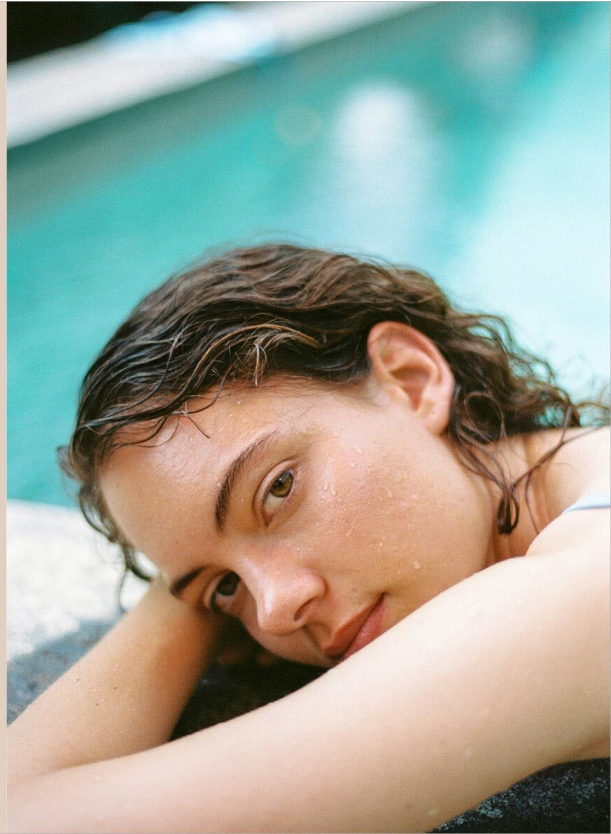

# SCOUT

MODEL • AGENCY

**RAHEL B.** DEVELOPMENT

HEIGHT 174 cm BUST/WAIST/HIPS 82/63/91 cm EYES brown green HAIR brown SHOES 39/40 LOCATION Basel CH