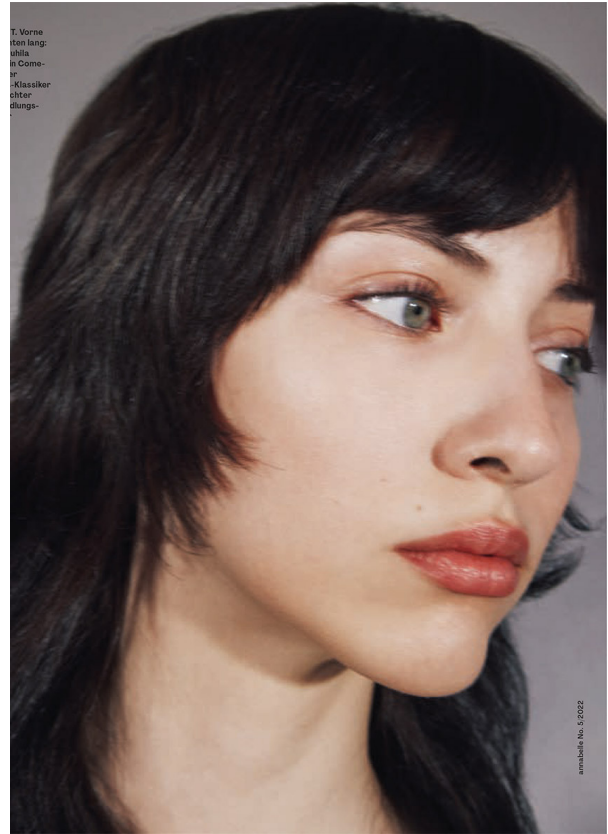

SCOUT

MODEL • AGENCY

SHERINE T. IN TOWN

HEIGHT 176 cm BUST/WAIST/HIPS 80/60/90 cm EYES blue grey green HAIR dark brown SHOES 41 LOCATION Zürich CH / Milano IT