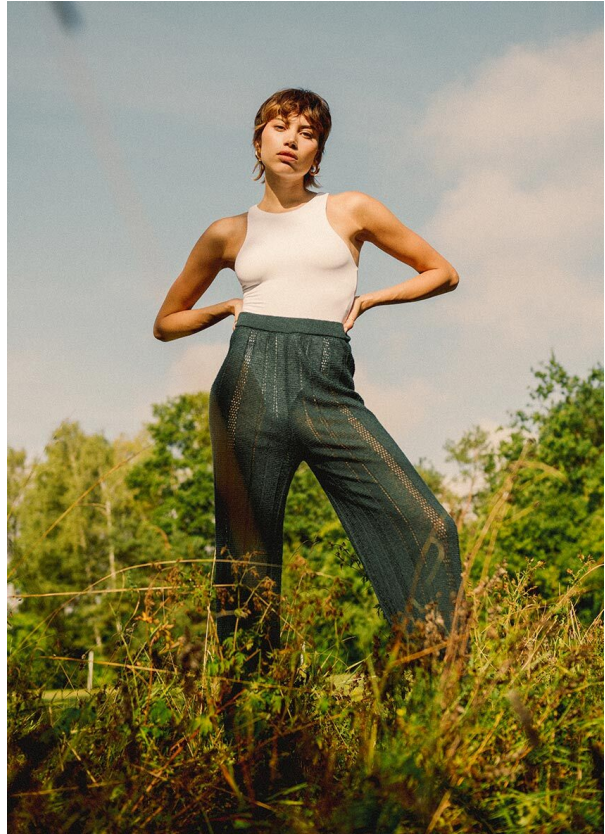

SCOUT

MODEL • AGENCY

SOPHIA S. IN TOWN

HEIGHT 180 cm BUST/WAIST/HIPS 90/65/95 cm EYES brown HAIR brown SHOES 40 LOCATION Basel CH