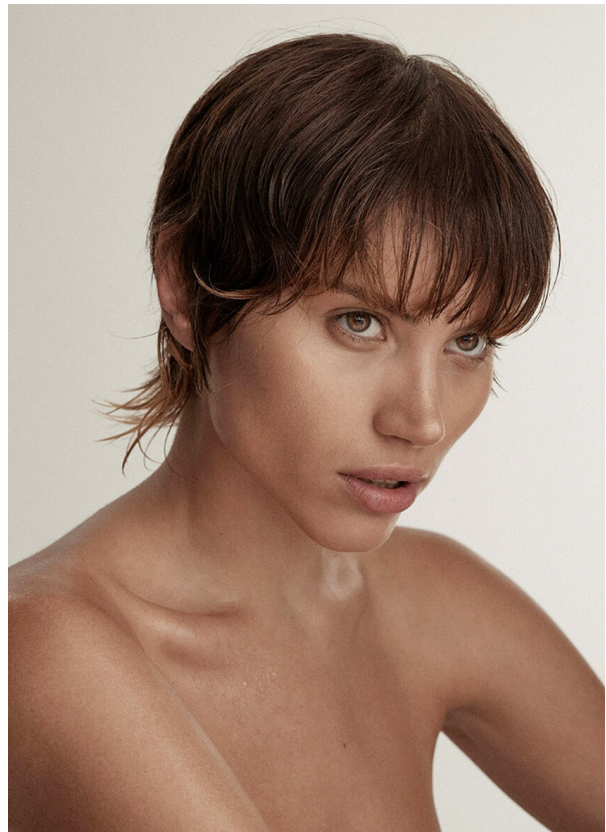

# SCOUT

MODEL • AGENCY

## SOPHIA S. IN TOWN

HEIGHT 180 cm BUST/WAIST/HIPS 90/65/95 cm EYES brown HAIR brown SHOES 40 LOCATION Basel CH