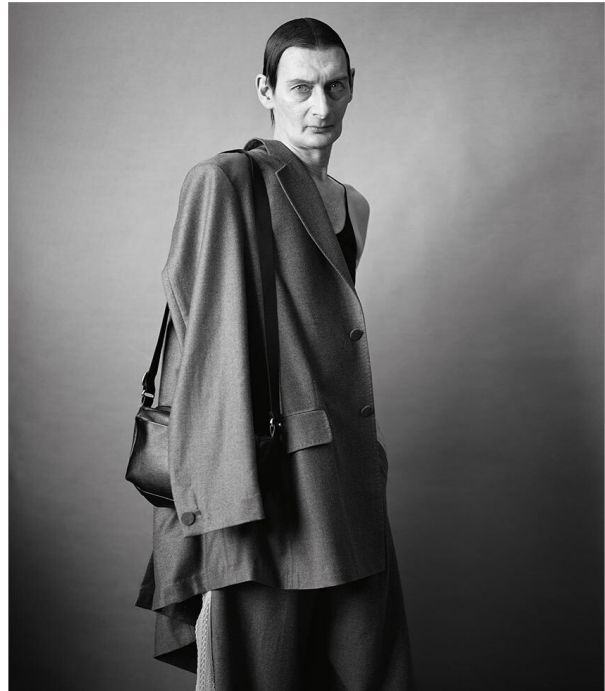

# SCOUT

MODEL • AGENCY

**STEVE M.** SILVER

HEIGHT 185 cm BUST/WAIST/HIPS 86/76/89 cm SIZE 46 / Jeans 30/32 EYES blue HAIR black SHOES 43 LOCATION Berlin DE

# SCOUT

MODEL ● AGENCY

**STEVE M.** SILVER

HEIGHT 185 cm BUST/WAIST/HIPS 86/76/89 cm SIZE 46 / Jeans 30/32 EYES blue HAIR black SHOES 43 LOCATION Berlin DE