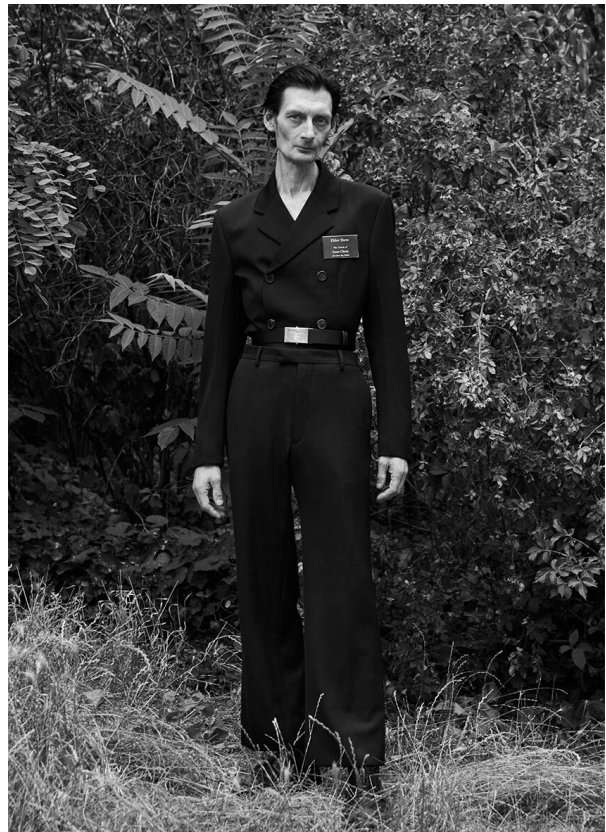

SCOUT

MODEL ● AGENCY

STEVE M. SILVER

HEIGHT 185 cm BUST/WAIST/HIPS 86/76/89 cm SIZE 46 / Jeans 30/32 EYES blue HAIR black SHOES 43 LOCATION Berlin DE