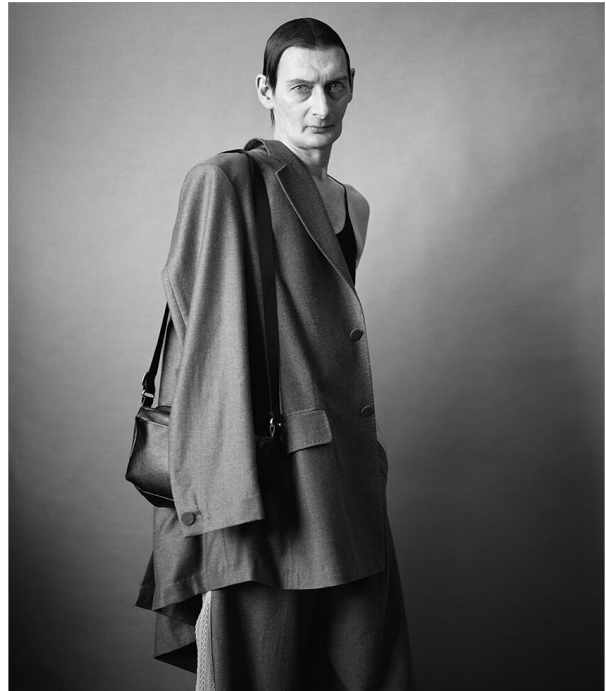

SCOUT

MODEL • AGENCY

STEVE M. SILVER

HEIGHT 185 cm BUST/WAIST/HIPS 86/76/89 cm SIZE 46 / Jeans 30/32 EYES blue HAIR black SHOES 43 LOCATION Berlin DE

SCOUT

MODEL • AGENCY

STEVE M. SILVER

HEIGHT 185 cm BUST/WAIST/HIPS 86/76/89 cm SIZE 46 / Jeans 30/32 EYES blue HAIR black SHOES 43 LOCATION Berlin DE

OUR LEGACY

FALL 2022 COLLECTION

1 SILVER PLACE, LONDON

OURLEGACY.COM

SCOUT

MODEL ● AGENCY

STEVE M. SILVER

HEIGHT 185 cm BUST/WAIST/HIPS 86/76/89 cm SIZE 46 / Jeans 30/32 EYES blue HAIR black SHOES 43 LOCATION Berlin DE

Steve is wearing Prada coat & skirt, model's own boots

SCOUT

MODEL • AGENCY

STEVE M. SILVER

HEIGHT 185 cm BUST/WAIST/HIPS 86/76/89 cm SIZE 46 / Jeans 30/32 EYES blue HAIR black SHOES 43 LOCATION Berlin DE