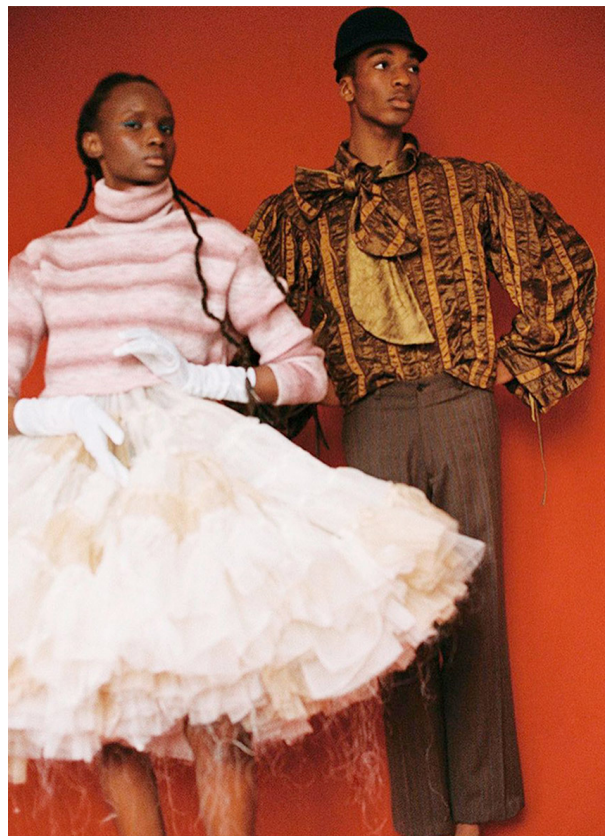

SCOUT

MODEL • AGENCY

TIMI A. MAIN

HEIGHT 186 cm BUST/WAIST/HIPS 90/70/89 cm EYES brown HAIR black SHOES 43 LOCATION Barcelona ES

SCOUT

MODEL • AGENCY

TIMI A. MAIN

HEIGHT 186 cm BUST/WAIST/HIPS 90/70/89 cm EYES brown HAIR black SHOES 43 LOCATION Barcelona ES

SCOUT

MODEL ● AGENCY

TIMI A. MAIN

HEIGHT 186 cm BUST/WAIST/HIPS 90/70/89 cm EYES brown HAIR black SHOES 43 LOCATION Barcelona ES

SCOUT

MODEL • AGENCY

TIMI A. MAIN

HEIGHT 186 cm BUST/WAIST/HIPS 90/70/89 cm EYES brown HAIR black SHOES 43 LOCATION Barcelona ES

SCOUT

MODEL • AGENCY

TIMI A. MAIN

HEIGHT 186 cm BUST/WAIST/HIPS 90/70/89 cm EYES brown HAIR black SHOES 43 LOCATION Barcelona ES