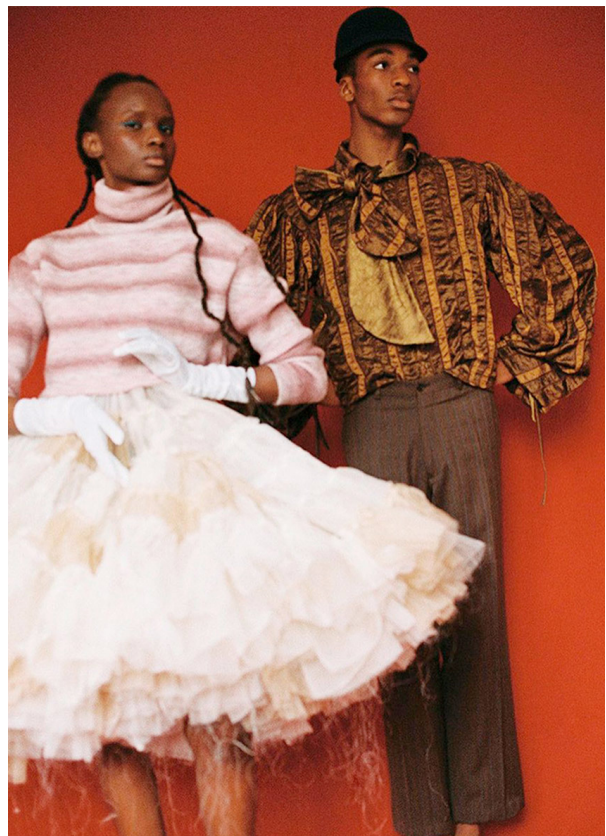

SCOUT

MODEL • AGENCY

TIMI A. MAIN

HEIGHT 186 cm BUST/WAIST/HIPS 90/70/89 cm EYES brown HAIR black SHOES 43 LOCATION Barcelona ES

SCOUT

MODEL • AGENCY

TIMI A. MAIN

HEIGHT 186 cm BUST/WAIST/HIPS 90/70/89 cm EYES brown HAIR black SHOES 43 LOCATION Barcelona ES

SCOUT

MODEL • AGENCY

TIMI A. MAIN

HEIGHT 186 cm BUST/WAIST/HIPS 90/70/89 cm EYES brown HAIR black SHOES 43 LOCATION Barcelona ES