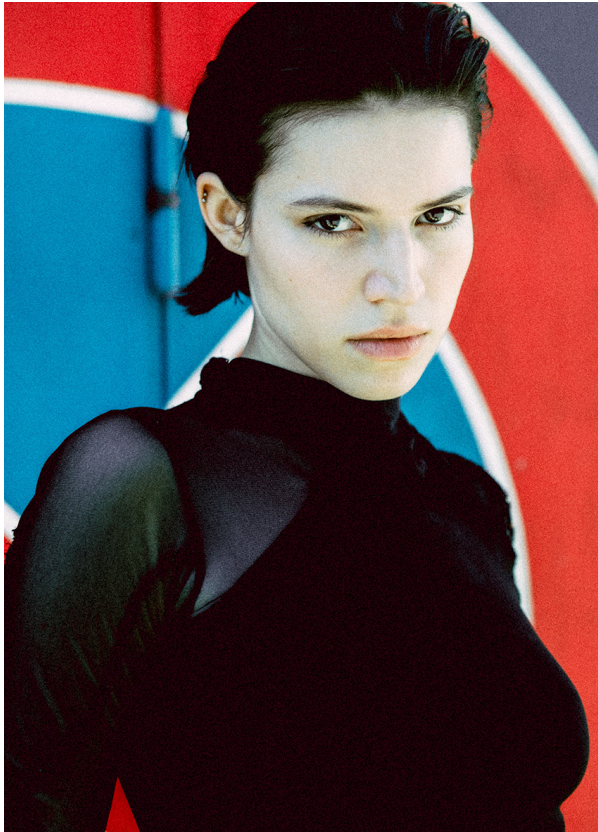

# SCOUT

MODEL • AGENCY

## VIVIENNE H. DEVELOPMENT

HEIGHT 182 cm BUST/WAIST/HIPS 88/66/94 cm JEANS 28/34 EYES brown HAIR brown SHOES 42 LOCATION Zurich CH