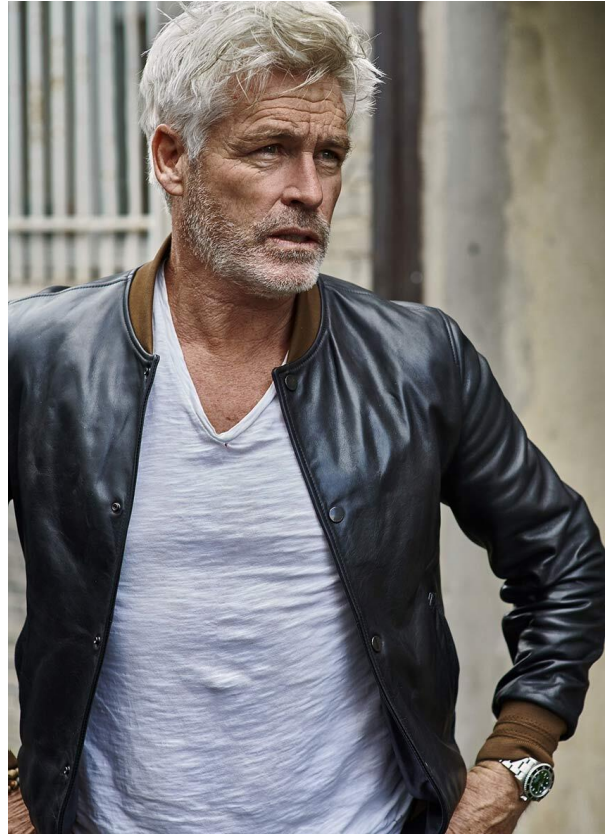

SCOUT

MODEL • AGENCY

WILLIAM K. SILVER

HEIGHT 183 cm BUST/WAIST/HIPS 102/82/92 cm EYES green HAIR white SHOES 43 LOCATION Geneva CH

SCOUT

MODEL • AGENCY

WILLIAM K. SILVER

HEIGHT 183 cm BUST/WAIST/HIPS 102/82/92 cm EYES green HAIR white SHOES 43 LOCATION Geneva CH

SCOUT

MODEL ● AGENCY

WILLIAM K. SILVER

HEIGHT 183 cm BUST/WAIST/HIPS 102/82/92 cm EYES green HAIR white SHOES 43 LOCATION Geneva CH

SCOUT

MODEL ● AGENCY

WILLIAM K. SILVER

HEIGHT 183 cm BUST/WAIST/HIPS 102/82/92 cm EYES green HAIR white SHOES 43 LOCATION Geneva CH