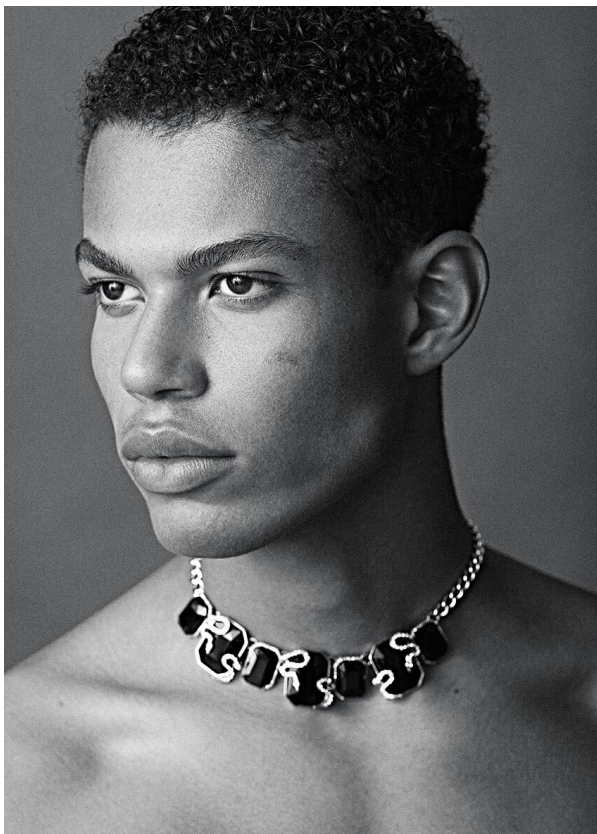

SCOUT

MODEL • AGENCY

YALANI J. MAIN

HEIGHT 189 cm BUST/WAIST/HIPS 93/75/99 cm EYES brown HAIR brown SHOES 46 LOCATION Berlin DE