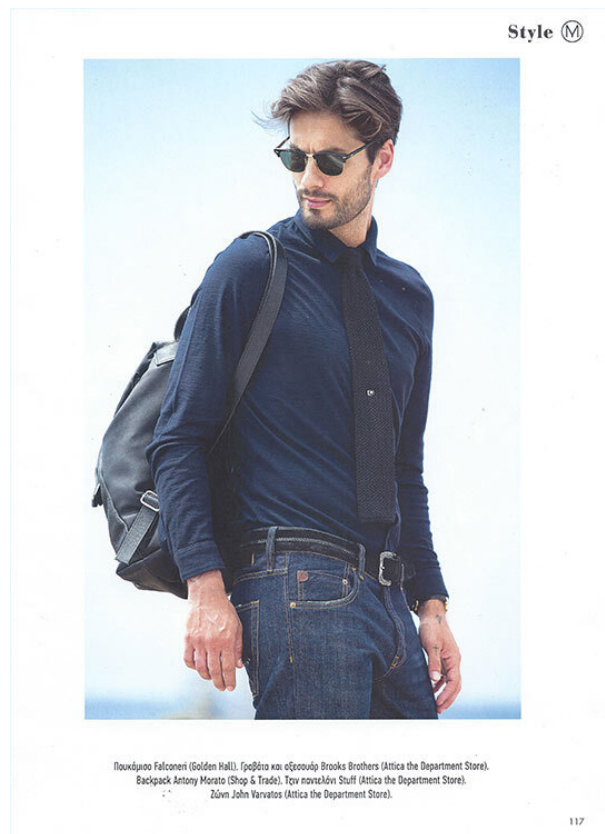

SCOUT

MODEL • AGENCY

YIORGOS K. MAIN

HEIGHT 187 cm BUST/WAIST/HIPS 98/81/95 cm EYES brown HAIR dark brown SHOES 43 LOCATION Griechenland GR

SCOUT

MODEL • AGENCY

YIORGOS K. MAIN

HEIGHT 187 cm BUST/WAIST/HIPS 98/81/95 cm EYES brown HAIR dark brown SHOES 43 LOCATION Griechenland GR