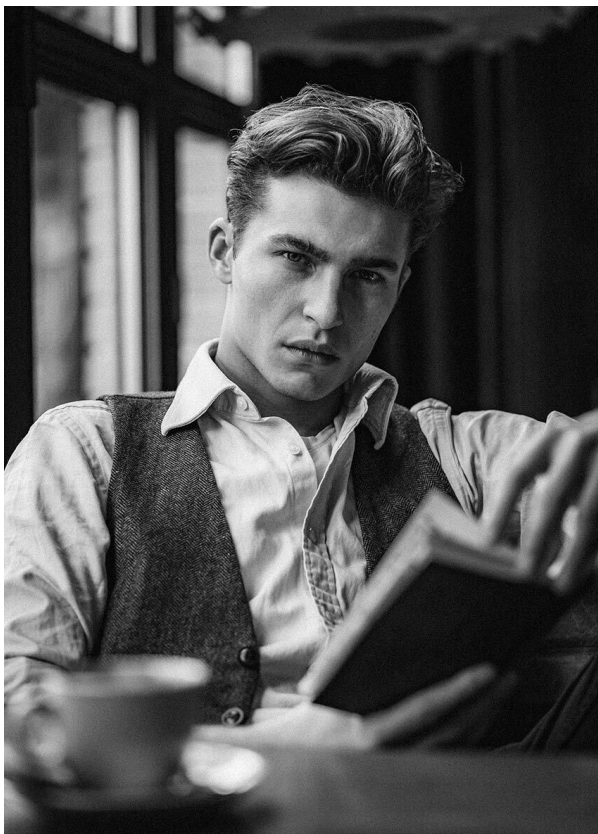

SCOUT

MODEL • AGENCY

YULEF B. MAIN

HEIGHT 183 cm BUST/WAIST/HIPS 96/76/93 cm EYES blue HAIR dark blonde SHOES 43 LOCATION Paris FR

SCOUT

MODEL • AGENCY

YULEF B. MAIN

HEIGHT 183 cm BUST/WAIST/HIPS 96/76/93 cm EYES blue HAIR dark blonde SHOES 43 LOCATION Paris FR