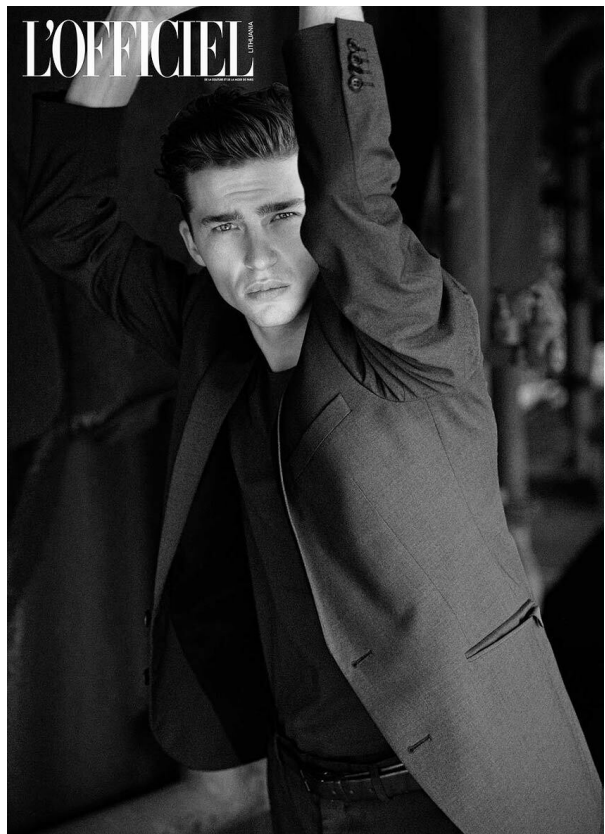

SCOUT

MODEL • AGENCY

YULEF B. MAIN

HEIGHT 183 cm BUST/WAIST/HIPS 96/76/93 cm EYES blue HAIR dark blonde SHOES 43 LOCATION Paris FR

SCOUT

MODEL • AGENCY

YULEF B. MAIN

HEIGHT 183 cm BUST/WAIST/HIPS 96/76/93 cm EYES blue HAIR dark blonde SHOES 43 LOCATION Paris FR