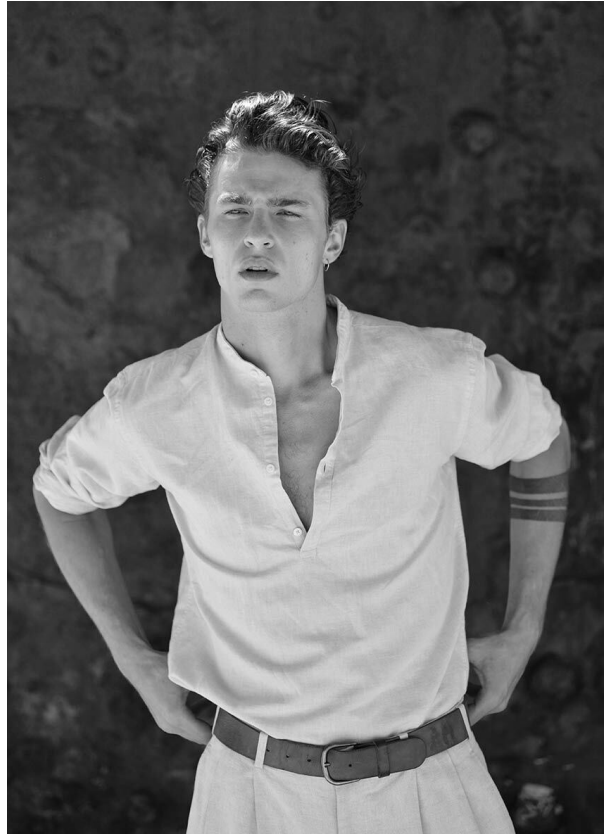

SCOUT

MODEL • AGENCY

YULEF B. MAIN

HEIGHT 183 cm BUST/WAIST/HIPS 96/76/93 cm EYES blue HAIR dark blonde SHOES 43 LOCATION Paris FR

SCOUT

MODEL • AGENCY

YULEF B. MAIN

HEIGHT 183 cm BUST/WAIST/HIPS 96/76/93 cm EYES blue HAIR dark blonde SHOES 43 LOCATION Paris FR