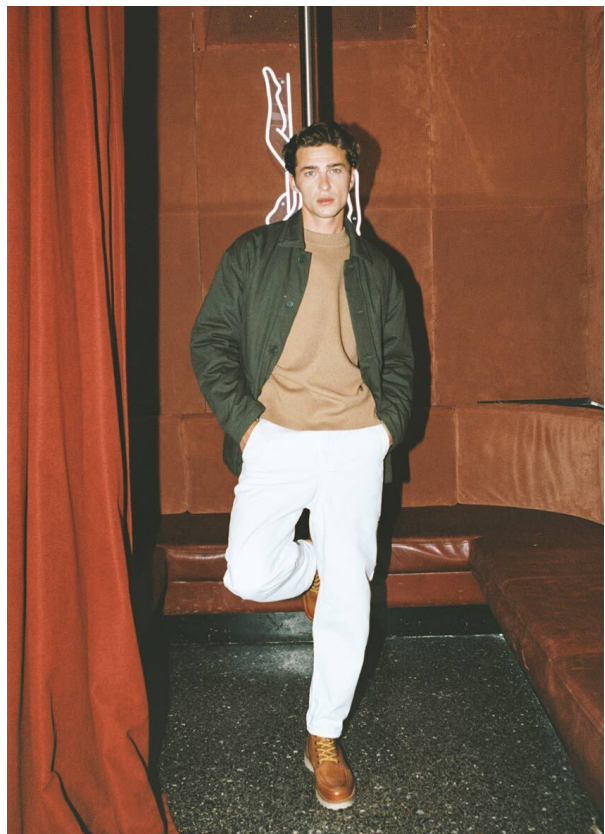

SCOUT

MODEL • AGENCY

YULEF B. MAIN

HEIGHT 183 cm BUST/WAIST/HIPS 96/76/93 cm EYES blue HAIR dark blonde SHOES 43 LOCATION Paris FR

SCOUT

MODEL • AGENCY

YULEF B. MAIN

HEIGHT 183 cm BUST/WAIST/HIPS 96/76/93 cm EYES blue HAIR dark blonde SHOES 43 LOCATION Paris FR