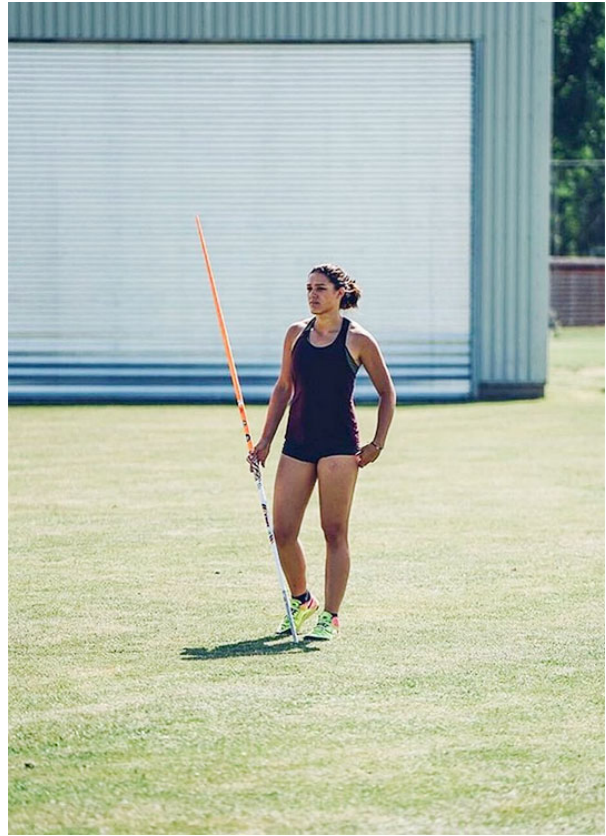

Portfolio | Nadja-Marie P. Sport | Sport

Height 178cm Bust/Waist/Hips 82/71/100cm Shoes 42 Eyes brown green Hair brown

**SPEER WERFEN
LEICHTATHLETIK
BASKETBALL**

Portfolio | Nadja-Marie P. Sport | Sport

Height 178cm Bust/Waist/Hips 82/71/100cm Shoes 42 Eyes brown green Hair brown

Portfolio | Nadja-Marie P. Sport | Sport

Height 178cm Bust/Waist/Hips 82/71/100cm Shoes 42 Eyes brown green Hair brown

Portfolio | Nadja-Marie P. Sport | Sport

Height 178cm Bust/Waist/Hips 82/71/100cm Shoes 42 Eyes brown green Hair brown