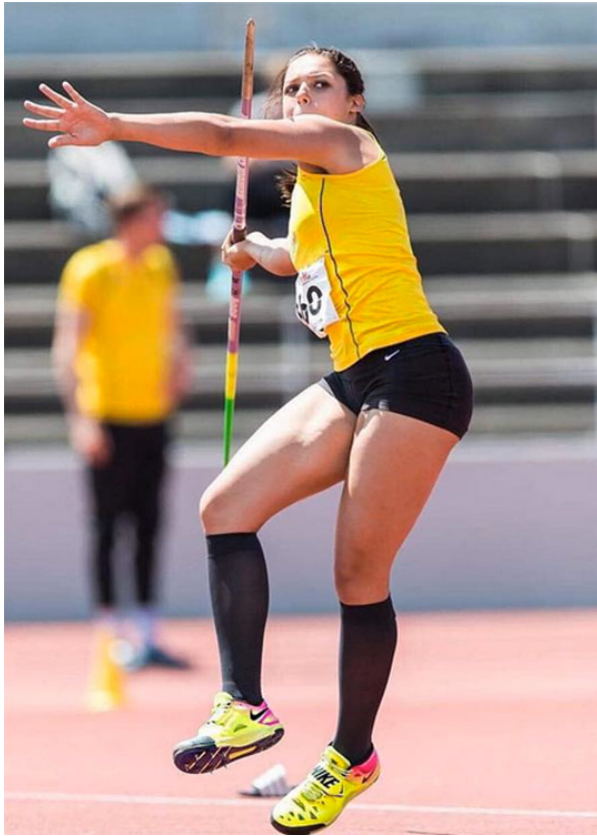

Portfolio | Nadja-Marie P. Sport | Sport

Height 178cm Bust/Waist/Hips 82/71/100cm Shoes 42 Eyes brown green Hair brown

**SPEER WERFEN
LEICHTATHLETIK
BASKETBALL**

Portfolio | Nadja-Marie P. Sport | Sport

Height 178cm Bust/Waist/Hips 82/71/100cm Shoes 42 Eyes brown green Hair brown

Portfolio | Nadja-Marie P. Sport | Sport

Height 178cm Bust/Waist/Hips 82/71/100cm Shoes 42 Eyes brown green Hair brown

Portfolio | Nadja-Marie P. Sport | Sport

Height 178cm Bust/Waist/Hips 82/71/100cm Shoes 42 Eyes brown green Hair brown