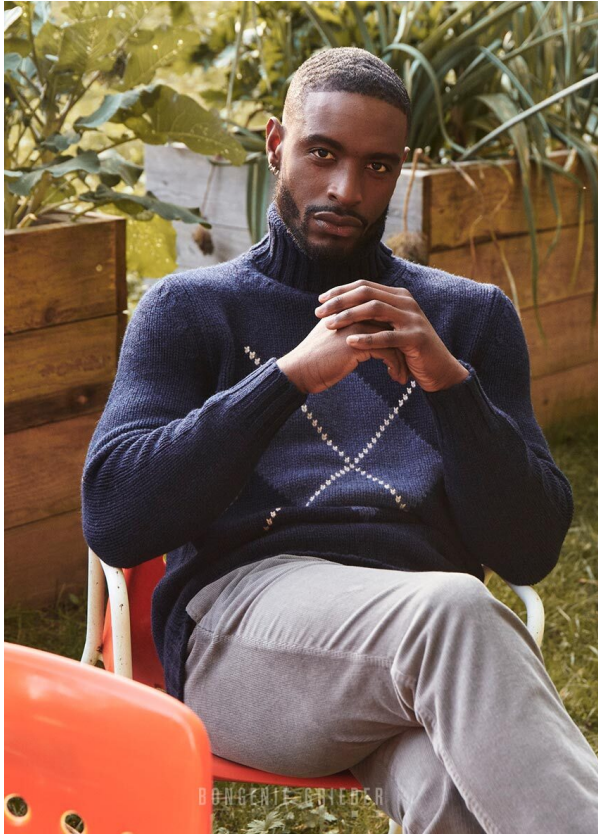

# SCOUT

MODEL • AGENCY

ABDEL K. IN TOWN

HEIGHT 187 cm BUST/WAIST/HIPS 97/85/107 cm EYES dark brown HAIR black SHOES 46 LOCATION Geneva CH