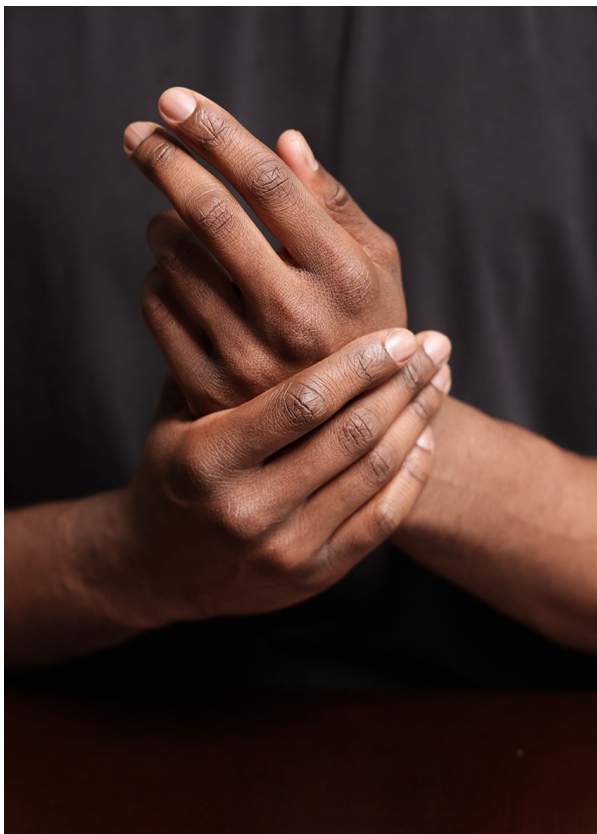

SCOUT

MODEL • AGENCY

ABDEL KOU. HANDS

HEIGHT 187 cm BUST/WAIST/HIPS 100/85/106 cm EYES dark brown HAIR black SHOES 46 LOCATION Geneva

SCOUT

MODEL • AGENCY

ABDEL KOU. ^{HANDS}

HEIGHT 187 cm BUST/WAIST/HIPS 100/85/106 cm EYES dark brown HAIR black SHOES 46 LOCATION Geneva

SCOUT

MODEL • AGENCY

ABDEL KOU. ^{HANDS}

HEIGHT 187 cm BUST/WAIST/HIPS 100/85/106 cm EYES dark brown HAIR black SHOES 46 LOCATION Geneva

SCOUT

MODEL • AGENCY

ABDEL KOU. HANDS

HEIGHT 187 cm BUST/WAIST/HIPS 100/85/106 cm EYES dark brown HAIR black SHOES 46 LOCATION Geneva

SCOUT

MODEL • AGENCY

ABDEL KOU. HANDS

HEIGHT 187 cm BUST/WAIST/HIPS 100/85/106 cm EYES dark brown HAIR black SHOES 46 LOCATION Geneva