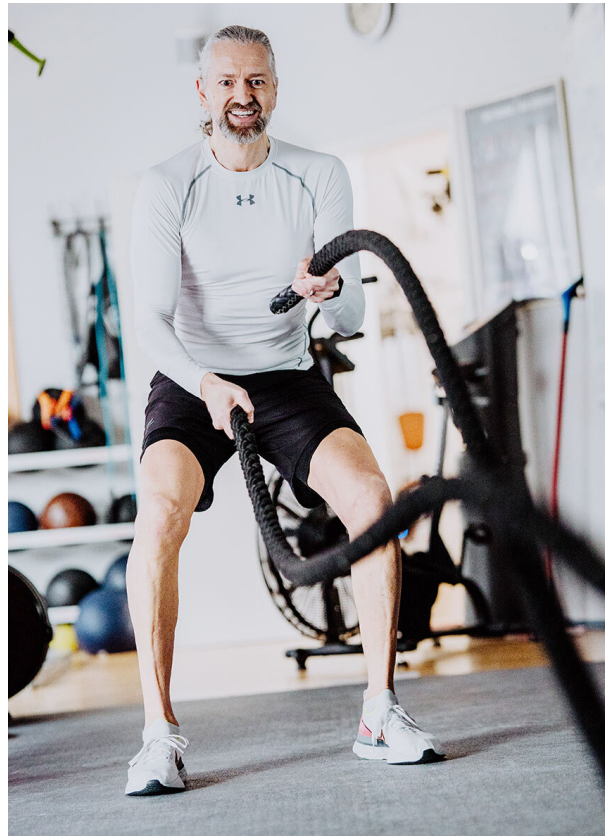

SCOUT

MODEL ● AGENCY

ACHIM H. 50 PLUS

HEIGHT 190 cm BUST/WAIST/HIPS 105/85/98 cm EYES brown HAIR salt & pepper SHOES 46 LOCATION Saarbrücken DE

SCOUT

MODEL ● AGENCY

ACHIM H. 50 PLUS

HEIGHT 190 cm BUST/WAIST/HIPS 105/85/98 cm EYES brown HAIR salt & pepper SHOES 46 LOCATION Saarbrücken DE

SCOUT

MODEL ● AGENCY

ACHIM H. 50 PLUS

HEIGHT 190 cm BUST/WAIST/HIPS 105/85/98 cm EYES brown HAIR salt & pepper SHOES 46 LOCATION Saarbrücken DE