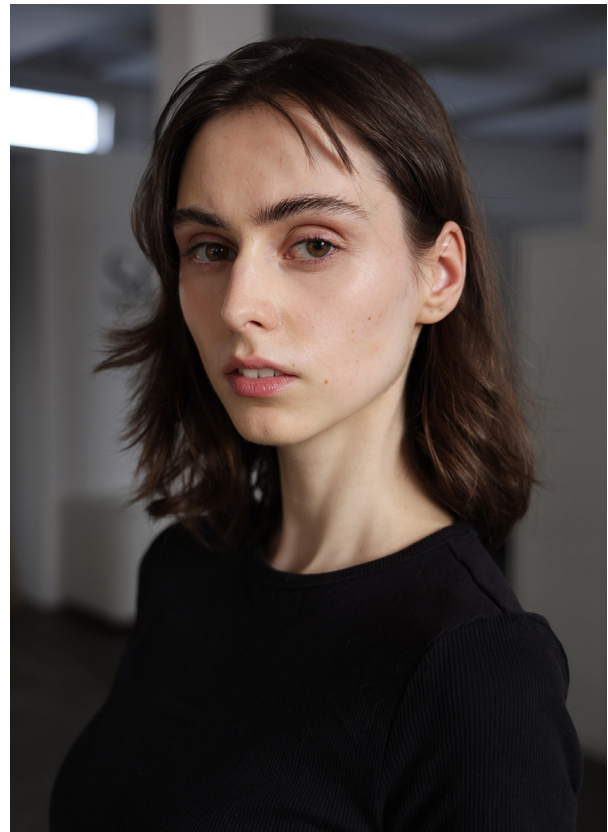

# SCOUT

MODEL • AGENCY

ADA O. DEVELOPMENT

HEIGHT 172 cm BUST/WAIST/HIPS 77/61/91 cm JEANS 28/32 EYES brown HAIR dark brown SHOES 40 LOCATION Zurich CH

# SCOUT

MODEL • AGENCY

**ADA O.** DEVELOPMENT

HEIGHT 172 cm BUST/WAIST/HIPS 77/61/91 cm JEANS 28/32 EYES brown HAIR dark brown SHOES 40 LOCATION Zurich CH