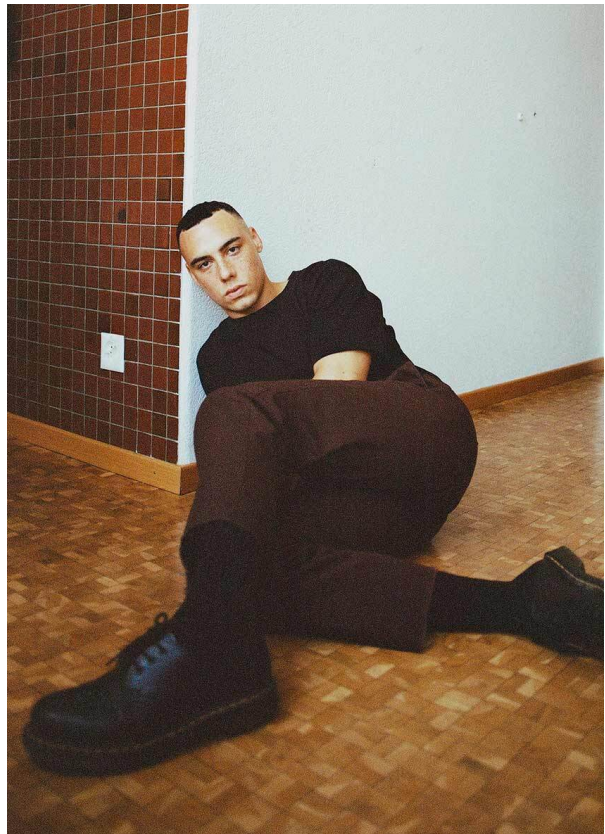

SCOUT

MODEL • AGENCY

ADAM M. DEVELOPMENT

HEIGHT 180 cm BUST/WAIST/HIPS 96/78/96 cm EYES hazel HAIR dark brown SHOES 43 LOCATION Lausanne CH

SCOUT

MODEL • AGENCY

ADAM M. DEVELOPMENT

HEIGHT 180 cm BUST/WAIST/HIPS 96/78/96 cm EYES hazel HAIR dark brown SHOES 43 LOCATION Lausanne CH

SCOUT

MODEL • AGENCY

ADAM M. DEVELOPMENT

HEIGHT 180 cm BUST/WAIST/HIPS 96/78/96 cm EYES hazel HAIR dark brown SHOES 43 LOCATION Lausanne CH

TRABELSI