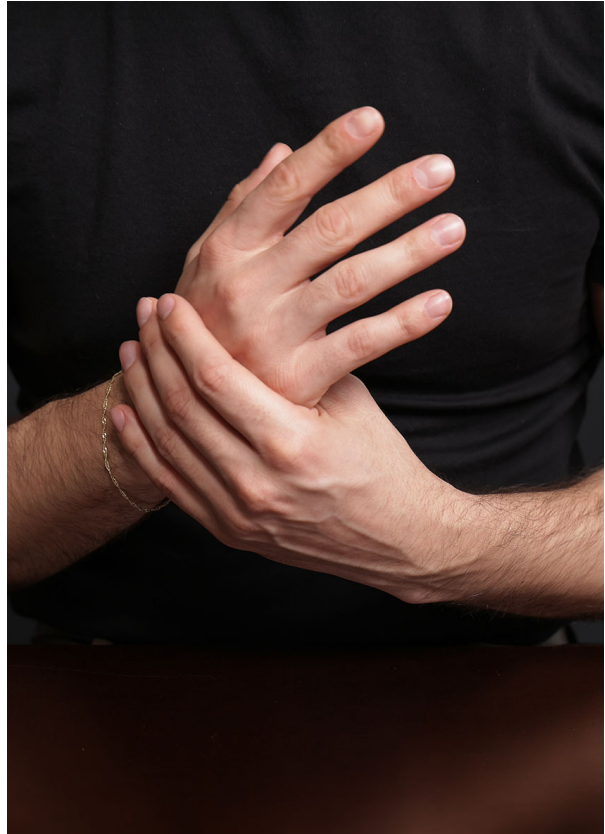

SCOUT

MODEL • AGENCY

ADRIEN GU. HANDS

HEIGHT 188 cm BUST/WAIST/HIPS 99/80/98 cm EYES hazel HAIR dark brown SHOES 42/43 LOCATION Lausanne

SCOUT

MODEL • AGENCY

ADRIEN GU. ^{HANDS}

HEIGHT 188 cm BUST/WAIST/HIPS 99/80/98 cm EYES hazel HAIR dark brown SHOES 42/43 LOCATION Lausanne

SCOUT

MODEL • AGENCY

ADRIEN GU. ^{HANDS}

HEIGHT 188 cm BUST/WAIST/HIPS 99/80/98 cm EYES hazel HAIR dark brown SHOES 42/43 LOCATION Lausanne

SCOUT

MODEL • AGENCY

ADRIEN GU. HANDS

HEIGHT 188 cm BUST/WAIST/HIPS 99/80/98 cm EYES hazel HAIR dark brown SHOES 42/43 LOCATION Lausanne