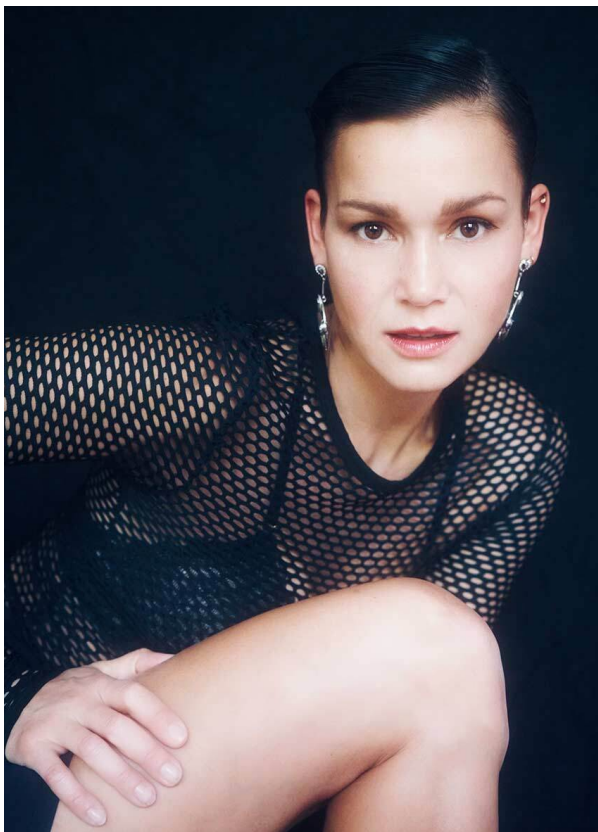

SCOUT

MODEL • AGENCY

AGNES F. 30 PLUS

HEIGHT 174 cm LINGERIE 70C BUST/WAIST/HIPS 83/62/92 cm EYES brown HAIR brown SHOES 39 LOCATION Zürich CH

SCOUT

MODEL • AGENCY

AGNES F. 30 PLUS

HEIGHT 174 cm LINGERIE 70C BUST/WAIST/HIPS 83/62/92 cm EYES brown HAIR brown SHOES 39 LOCATION Zürich CH

SCOUT

MODEL • AGENCY

AGNES F. 30 PLUS

HEIGHT 174 cm LINGERIE 70C BUST/WAIST/HIPS 83/62/92 cm EYES brown HAIR brown SHOES 39 LOCATION Zürich CH

SCOUT

MODEL ● AGENCY

AGNES F. 30 PLUS

HEIGHT 174 cm LINGERIE 70C BUST/WAIST/HIPS 83/62/92 cm EYES brown HAIR brown SHOES 39 LOCATION Zürich CH