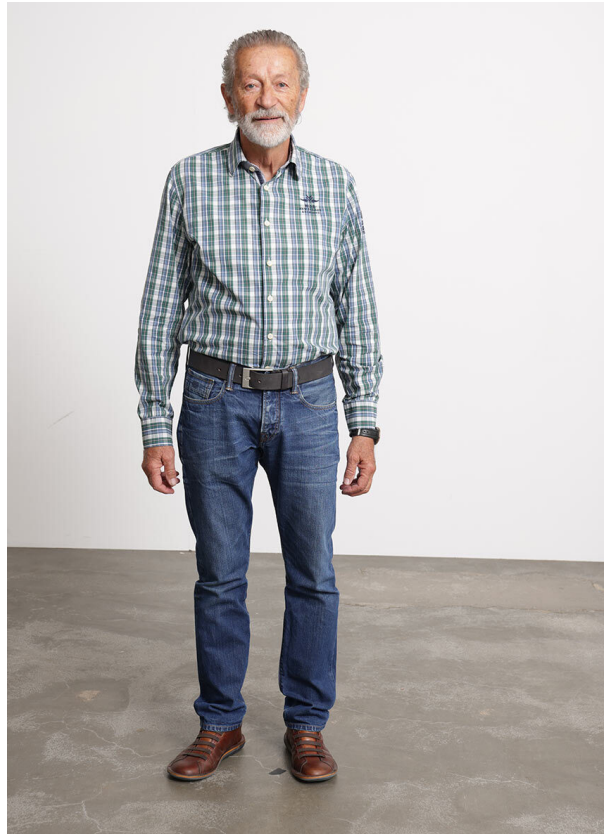

SCOUT

MODEL ● AGENCY

ALBERT J. SILVER

HEIGHT 176 cm BUST/WAIST/HIPS 98/96/94 cm SIZE 50 JEANS 32/32 EYES blue grey HAIR grey SHOES 41 LOCATION Wallis CH

SCOUT

MODEL ● AGENCY

ALBERT J. SILVER

HEIGHT 176 cm BUST/WAIST/HIPS 98/96/94 cm SIZE 50 JEANS 32/32 EYES blue grey HAIR grey SHOES 41 LOCATION Wallis CH

SCOUT

MODEL ● AGENCY

ALBERT J. SILVER

HEIGHT 176 cm BUST/WAIST/HIPS 98/96/94 cm SIZE 50 JEANS 32/32 EYES blue grey HAIR grey SHOES 41 LOCATION Wallis CH