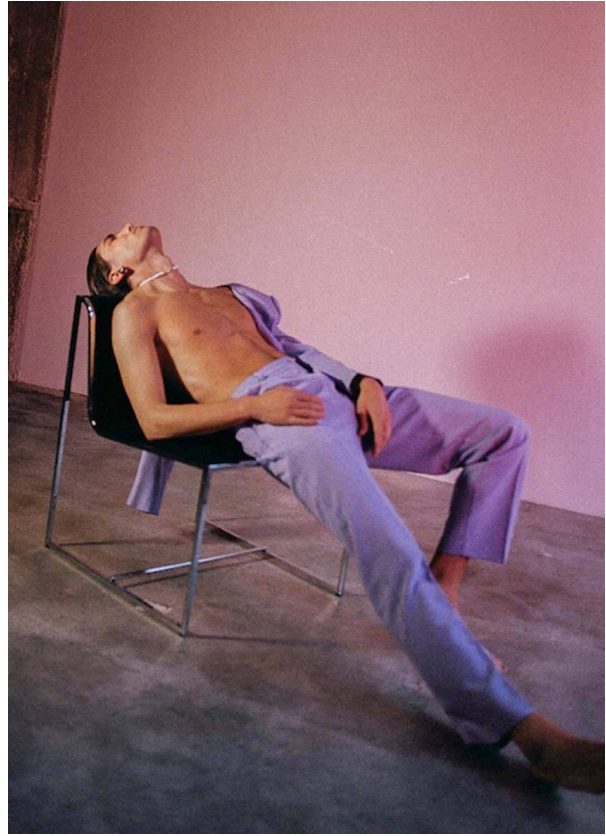

SCOUT

MODEL • AGENCY

ALBERT P. 30 PLUS

HEIGHT 186 cm BUST/WAIST/HIPS 103/82/96 cm EYES brown HAIR brown SHOES 45 LOCATION Barcelona ES

SCOUT

MODEL ● AGENCY

ALBERT P. 30 PLUS

HEIGHT 186 cm BUST/WAIST/HIPS 103/82/96 cm EYES brown HAIR brown SHOES 45 LOCATION Barcelona ES

SCOUT

MODEL • AGENCY

ALBERT P. 30 PLUS

HEIGHT 186 cm BUST/WAIST/HIPS 103/82/96 cm EYES brown HAIR brown SHOES 45 LOCATION Barcelona ES

SCOUT

MODEL • AGENCY

ALBERT P. 30 PLUS

HEIGHT 186 cm BUST/WAIST/HIPS 103/82/96 cm EYES brown HAIR brown SHOES 45 LOCATION Barcelona ES

EN LO ALTO DEL CERRO

La vida en el campo y sus colores nos inundan de alegría y energía positiva con prendas que no tienen género y que apuestan por una moda sostenible y sin prejuicios.

Life in the countryside and its colours flood us with joy and positive energy with genderless garments and committed to sustainable and unprejudiced fashion.