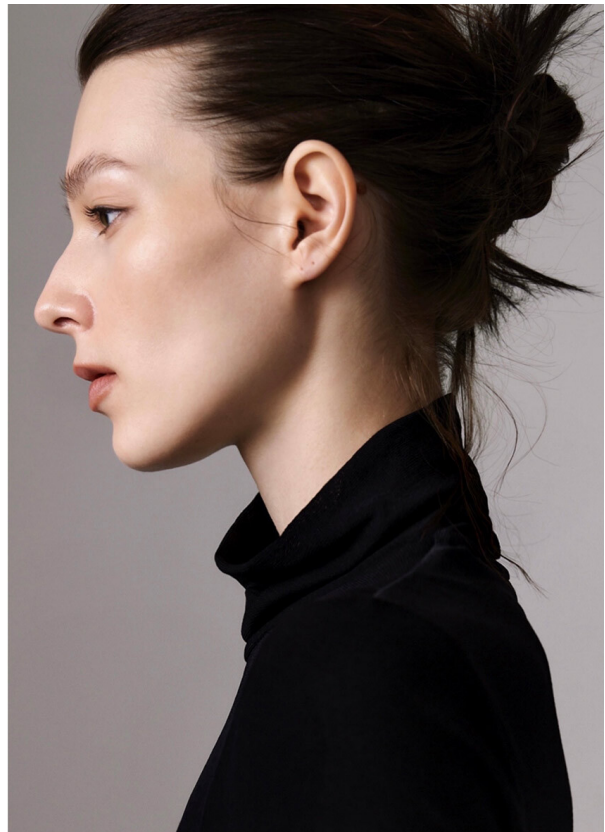

SCOUT

MODEL • AGENCY

ALEKSANDRA Z. MAIN

HEIGHT 179 cm LINGERIE 75A BUST/WAIST/HIPS 80/61/90 cm EYES green grey HAIR dark brown SHOES 41 LOCATION Milan IT

SCOUT

MODEL • AGENCY

ALEKSANDRA Z. MAIN

HEIGHT 179 cm LINGERIE 75A BUST/WAIST/HIPS 80/61/90 cm EYES green grey HAIR dark brown SHOES 41 LOCATION Milan IT