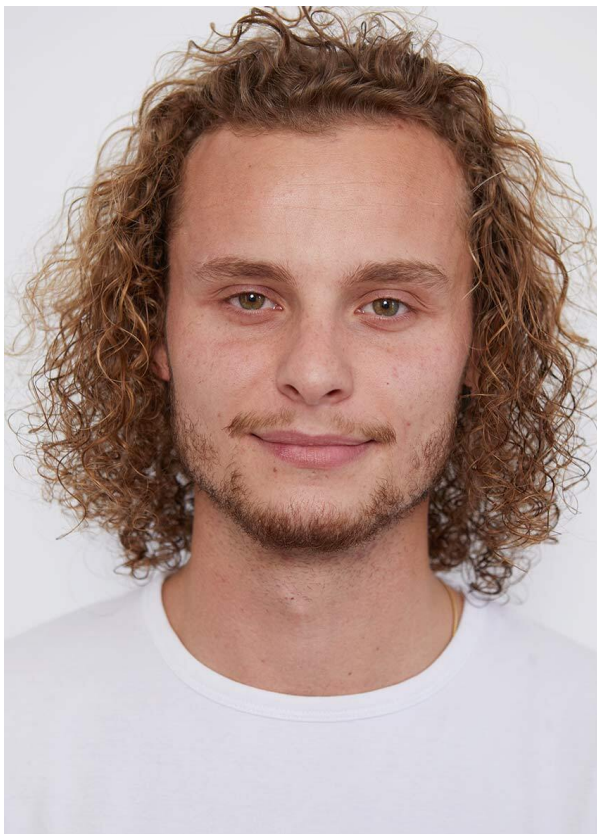

SCOUT

MODEL ● AGENCY

ALESSANDRO DE. 20 PLUS

HEIGHT 184 cm BUST/WAIST/HIPS 91/78/97 cm EYES green brown HAIR blonde SHOES 44 LOCATION Zürich CH

SCOUT

MODEL ● AGENCY

ALESSANDRO DE. 20 PLUS

HEIGHT 184 cm BUST/WAIST/HIPS 91/78/97 cm EYES green brown HAIR blonde SHOES 44 LOCATION Zürich CH

SCOUT

MODEL ● AGENCY

ALESSANDRO DE. ^{20 PLUS}

HEIGHT 184 cm BUST/WAIST/HIPS 91/78/97 cm EYES green brown HAIR blonde SHOES 44 LOCATION Zürich CH