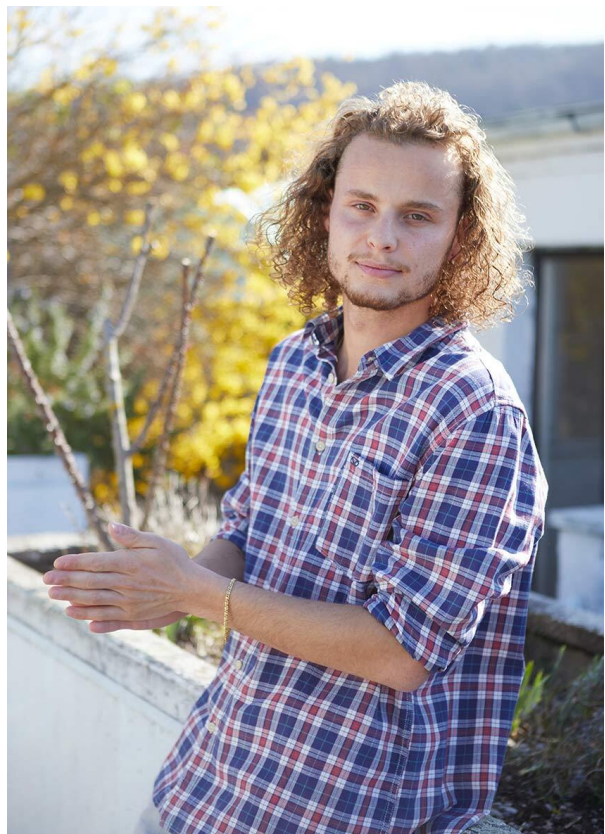

SCOUT

MODEL ● AGENCY

ALESSANDRO DE. 20 PLUS

HEIGHT 184 cm BUST/WAIST/HIPS 91/78/97 cm EYES green brown HAIR blonde SHOES 44 LOCATION Zürich CH

SCOUT

MODEL ● AGENCY

ALESSANDRO DE. 20 PLUS

HEIGHT 184 cm BUST/WAIST/HIPS 91/78/97 cm EYES green brown HAIR blonde SHOES 44 LOCATION Zürich CH

SCOUT

MODEL ● AGENCY

ALESSANDRO DE. ^{20 PLUS}

HEIGHT 184 cm BUST/WAIST/HIPS 91/78/97 cm EYES green brown HAIR blonde SHOES 44 LOCATION Zürich CH