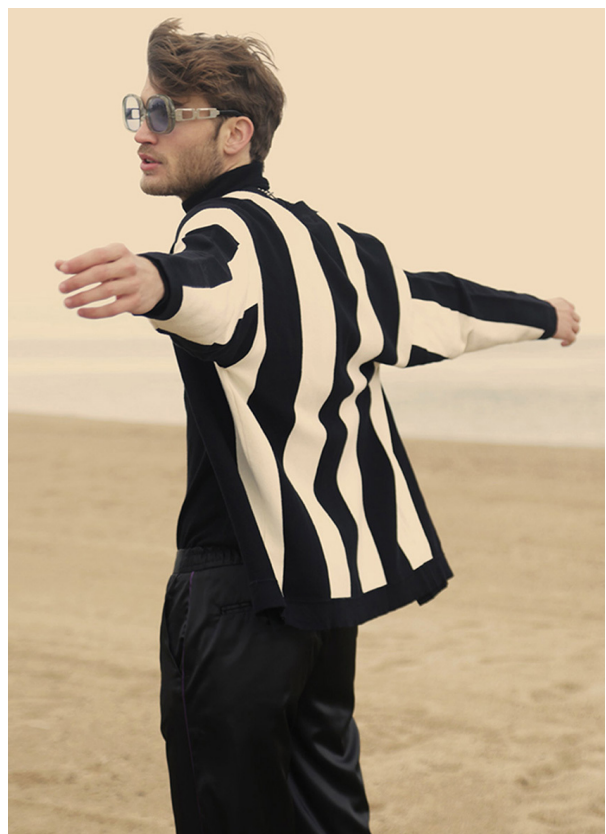

SCOUT

MODEL • AGENCY

ALEX F. 30 PLUS

HEIGHT 189 cm BUST/WAIST/HIPS 95/75/92 cm JEANS 30/32 EYES blue HAIR light brown SHOES 44 LOCATION
Barcelona

SCOUT

MODEL • AGENCY

ALEX F. 30 PLUS

HEIGHT 189 cm BUST/WAIST/HIPS 95/75/92 cm JEANS 30/32 EYES blue HAIR light brown SHOES 44 LOCATION
Barcelona

AIRY & STYLISH

FOR SLIMMED

SCOUT

MODEL ● AGENCY

ALEX F. 30 PLUS

HEIGHT 189 cm BUST/WAIST/HIPS 95/75/92 cm JEANS 30/32 EYES blue HAIR light brown SHOES 44 LOCATION Barcelona