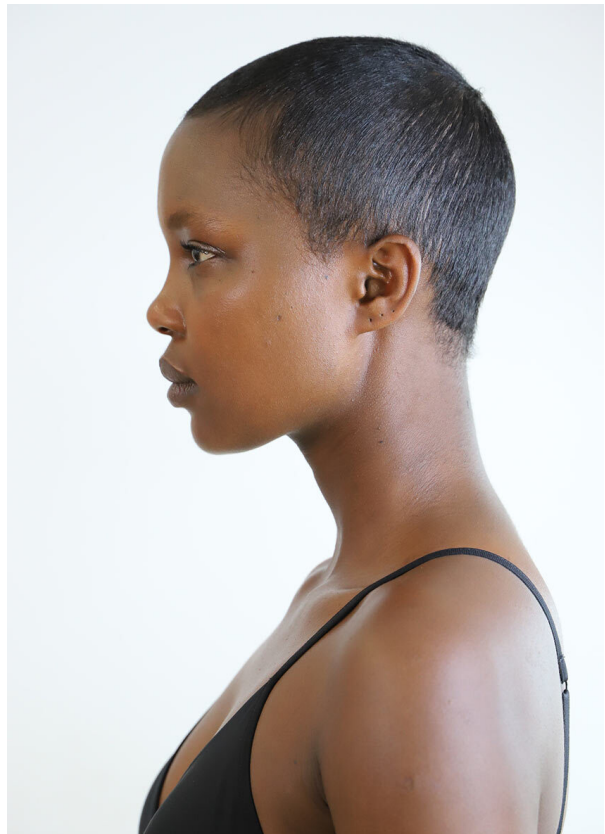

## ALIANE U. <sup>MAIN</sup>

HEIGHT 174 cm BUST/WAIST/HIPS 81/62/89 cm EYES brown HAIR black SHOES 39 LOCATION Paris FR