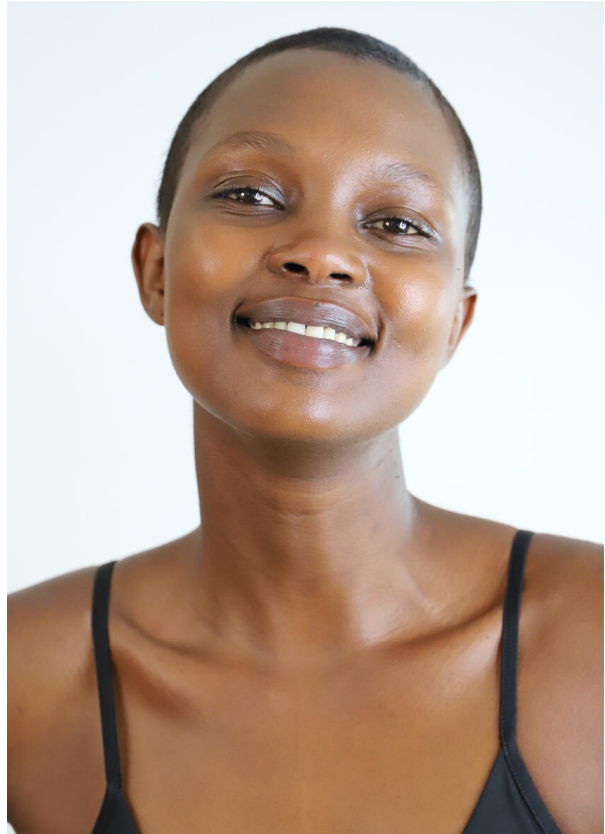

# SCOUT

MODEL • AGENCY

## ALIANE U. <sup>MAIN</sup>

HEIGHT 174 cm BUST/WAIST/HIPS 81/62/89 cm EYES brown HAIR black SHOES 39 LOCATION Paris FR