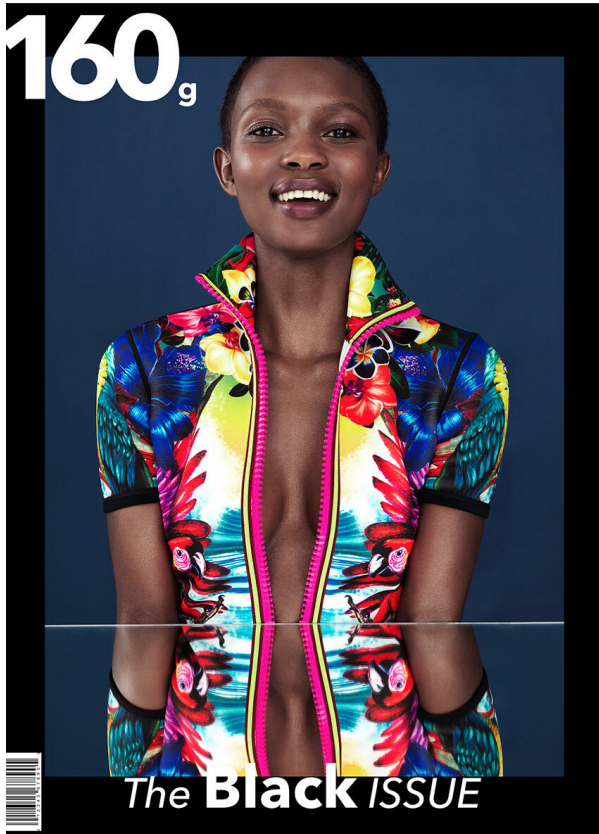

SCOUT

MODEL • AGENCY

ALIANE U. MAIN

HEIGHT 174 cm BUST/WAIST/HIPS 81/62/89 cm EYES brown HAIR black SHOES 39 LOCATION Paris FR

SCOUT

MODEL • AGENCY

ALIANE U. MAIN

HEIGHT 174 cm BUST/WAIST/HIPS 81/62/89 cm EYES brown HAIR black SHOES 39 LOCATION Paris FR

SCOUT

MODEL • AGENCY

ALIANE U. MAIN

HEIGHT 174 cm BUST/WAIST/HIPS 81/62/89 cm EYES brown HAIR black SHOES 39 LOCATION Paris FR

MODE ELLE

SCOUT

MODEL ● AGENCY

ALIANE U. MAIN

HEIGHT 174 cm BUST/WAIST/HIPS 81/62/89 cm EYES brown HAIR black SHOES 39 LOCATION Paris FR

Left page total look Greta-Constantine
Right page Dress Dsquared2