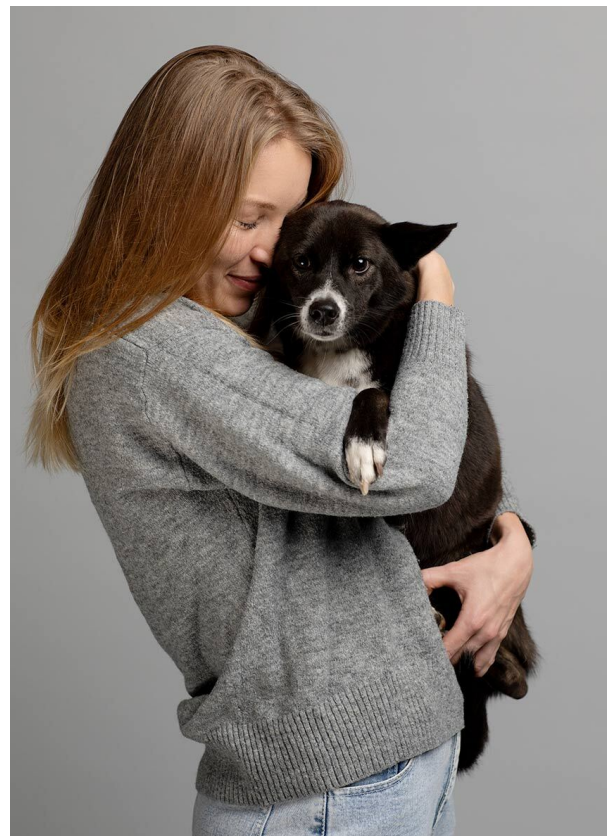

SCOUT

MODEL ● AGENCY

ALINA K. 20 PLUS

HEIGHT 175 cm BUST/WAIST/HIPS 87/77/99 cm EYES grey green HAIR blonde SHOES 40 LOCATION Zürich CH

SCOUT

MODEL ● AGENCY

ALINA K. 20 PLUS

HEIGHT 175 cm BUST/WAIST/HIPS 87/77/99 cm EYES grey green HAIR blonde SHOES 40 LOCATION Zürich CH