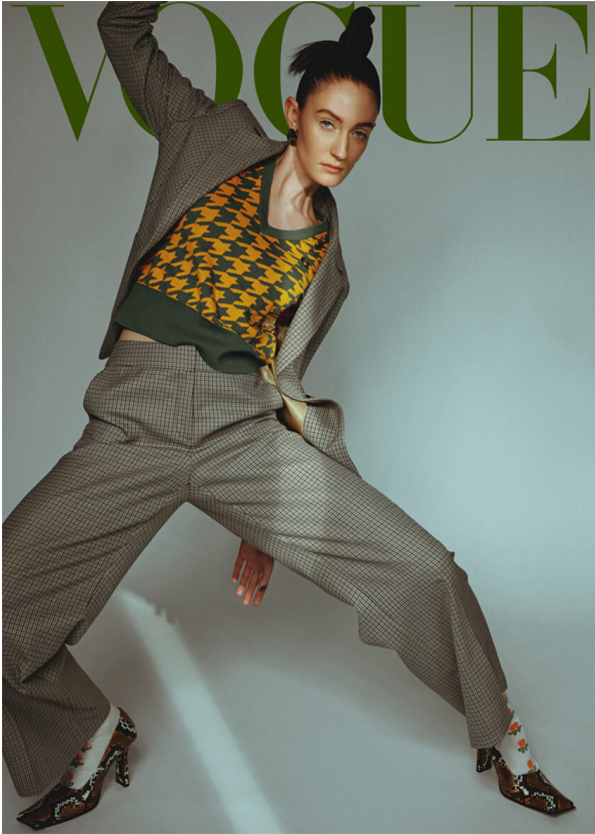

SCOUT

MODEL • AGENCY

ALINA S. MAIN

HEIGHT 176 cm BUST/WAIST/HIPS 79/61/87 cm SIZE 34 EYES blue HAIR dark brown SHOES 39 LOCATION Hamburg DE

SCOUT

MODEL • AGENCY

ALINA S. MAIN

HEIGHT 176 cm BUST/WAIST/HIPS 79/61/87 cm SIZE 34 EYES blue HAIR dark brown SHOES 39 LOCATION Hamburg DE

SCOUT

MODEL • AGENCY

ALINA S. MAIN

HEIGHT 176 cm BUST/WAIST/HIPS 79/61/87 cm SIZE 34 EYES blue HAIR dark brown SHOES 39 LOCATION Hamburg DE

ALINA S. MAIN

HEIGHT 176 cm BUST/WAIST/HIPS 79/61/87 cm SIZE 34 EYES blue HAIR dark brown SHOES 39 LOCATION Hamburg DE