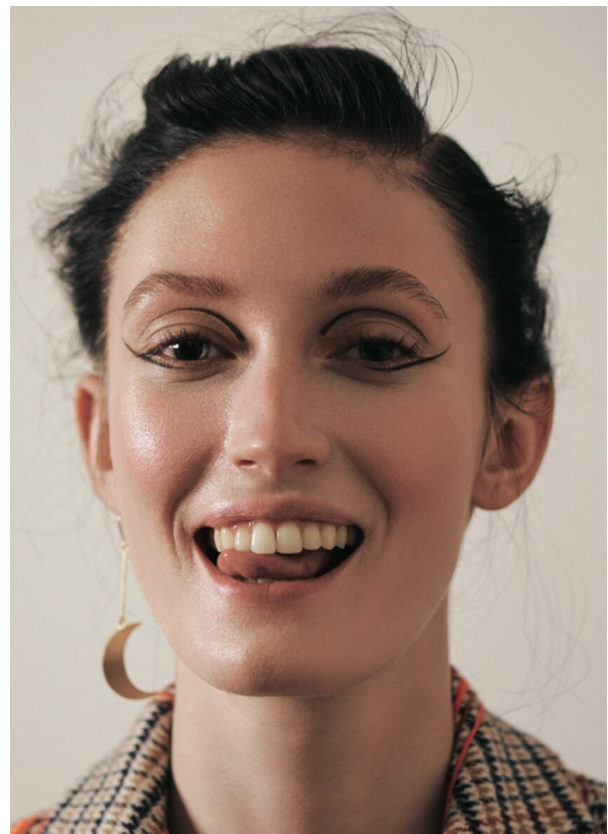

SCOUT

MODEL • AGENCY

ALINA S. MAIN

HEIGHT 176 cm BUST/WAIST/HIPS 79/61/87 cm SIZE 34 EYES blue HAIR dark brown SHOES 39 LOCATION Hamburg DE

SCOUT

MODEL • AGENCY

ALINA S. MAIN

HEIGHT 176 cm BUST/WAIST/HIPS 79/61/87 cm SIZE 34 EYES blue HAIR dark brown SHOES 39 LOCATION Hamburg DE

SCOUT

MODEL • AGENCY

ALINA S. MAIN

HEIGHT 176 cm BUST/WAIST/HIPS 79/61/87 cm SIZE 34 EYES blue HAIR dark brown SHOES 39 LOCATION Hamburg DE

ALINA S. MAIN

HEIGHT 176 cm BUST/WAIST/HIPS 79/61/87 cm SIZE 34 EYES blue HAIR dark brown SHOES 39 LOCATION Hamburg DE