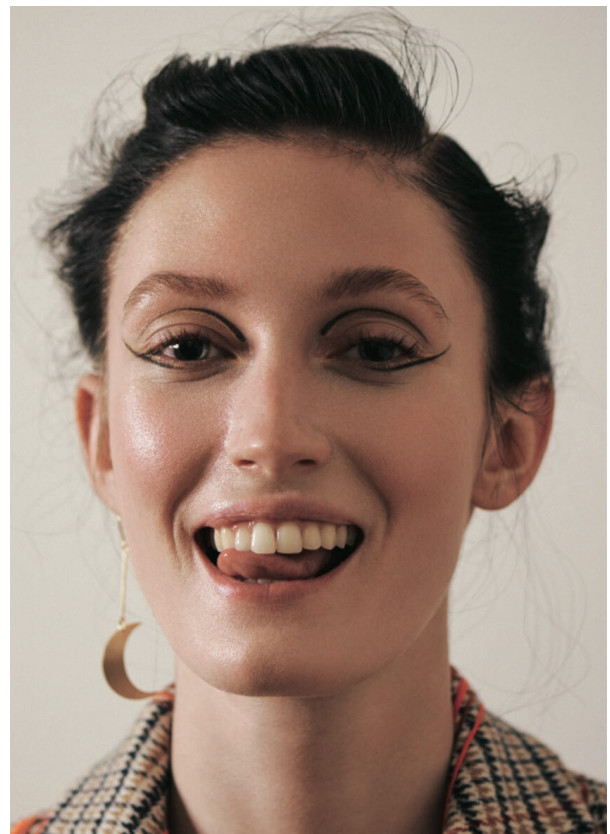

SCOUT

MODEL • AGENCY

ALINA S. MAIN

HEIGHT 176 cm BUST/WAIST/HIPS 79/61/87 cm SIZE 34 EYES blue HAIR dark brown SHOES 39 LOCATION Hamburg DE

ALL INCLUSIVE