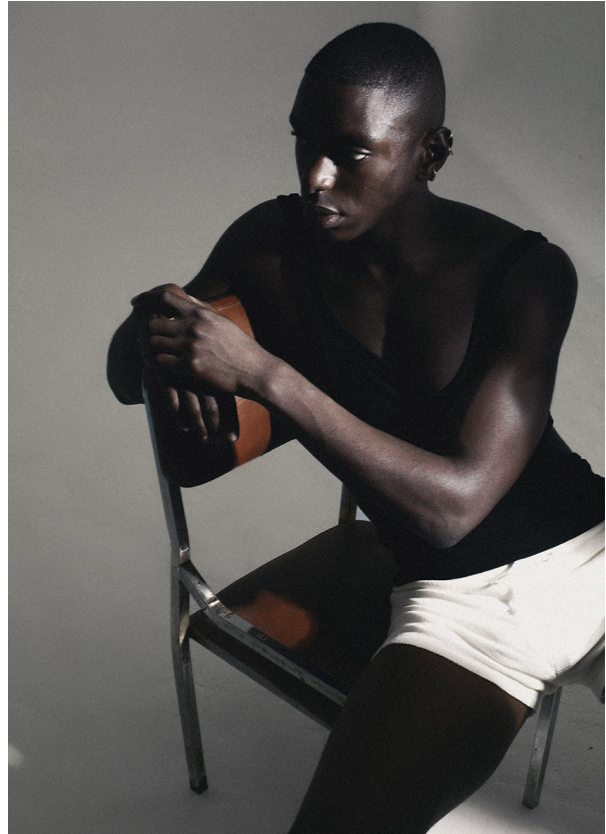

# SCOUT

MODEL • AGENCY

ALIOU G. MAIN

HEIGHT 190 cm BUST/WAIST/HIPS 85/75/91 cm EYES brown HAIR black SHOES 44 LOCATION Madrid ES

# SCOUT

MODEL • AGENCY

**ALIOU G.** MAIN

HEIGHT 190 cm BUST/WAIST/HIPS 85/75/91 cm EYES brown HAIR black SHOES 44 LOCATION Madrid ES

# SCOUT

MODEL • AGENCY

ALIOU G. <sup>MAIN</sup>

HEIGHT 190 cm BUST/WAIST/HIPS 85/75/91 cm EYES brown HAIR black SHOES 44 LOCATION Madrid ES