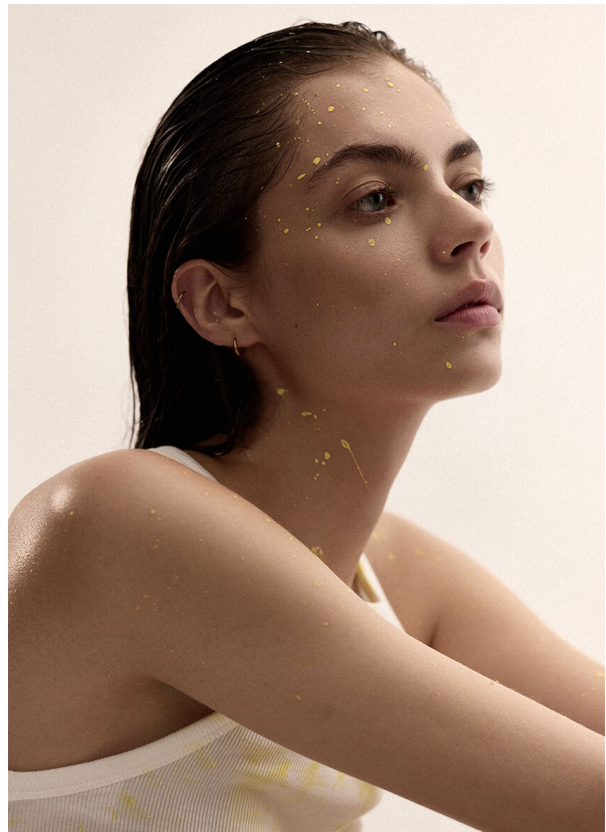

SCOUT

MODEL • AGENCY

AMELIE R. DEVELOPMENT

HEIGHT 182 cm BUST/WAIST/HIPS 85/61/92 cm SIZE 36 JEANS 28/34 EYES blue green HAIR brown SHOES 41
LOCATION Zurich