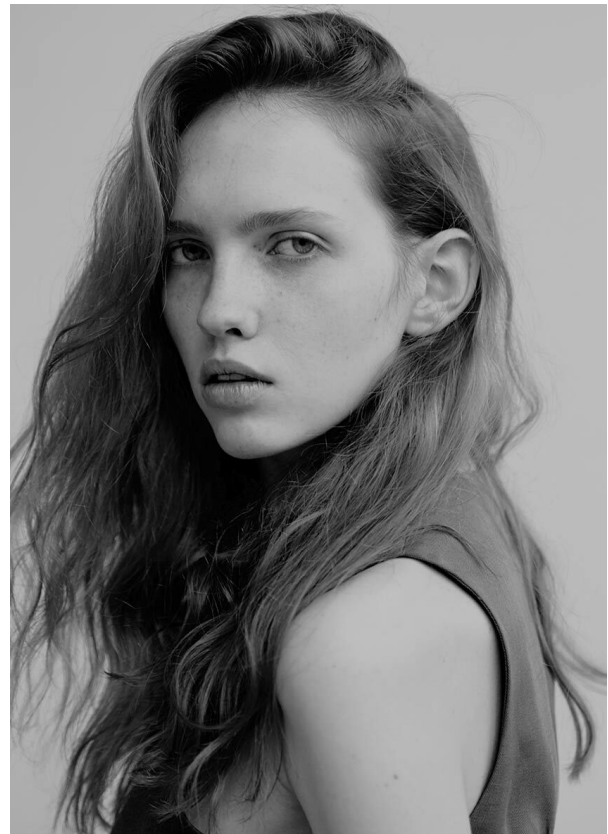

# SCOUT

MODEL • AGENCY

**ANASTASIYA G.** IN TOWN

HEIGHT 177 cm BUST/WAIST/HIPS 82/60/90 cm SIZE 36 EYES blue HAIR red SHOES 41 LOCATION Zurich CH

## ANASTASIYA G. IN TOWN

HEIGHT 177 cm BUST/WAIST/HIPS 82/60/90 cm SIZE 36 EYES blue HAIR red SHOES 41 LOCATION Zurich CH