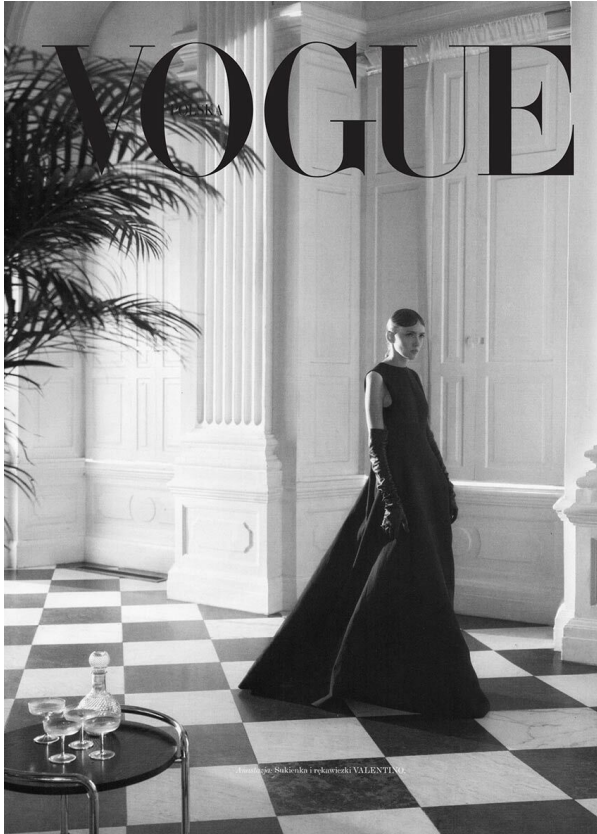

SCOUT

MODEL • AGENCY

ANASTASIYA G. IN TOWN

HEIGHT 177 cm BUST/WAIST/HIPS 82/60/90 cm SIZE 36 EYES blue HAIR red SHOES 41 LOCATION Zurich CH