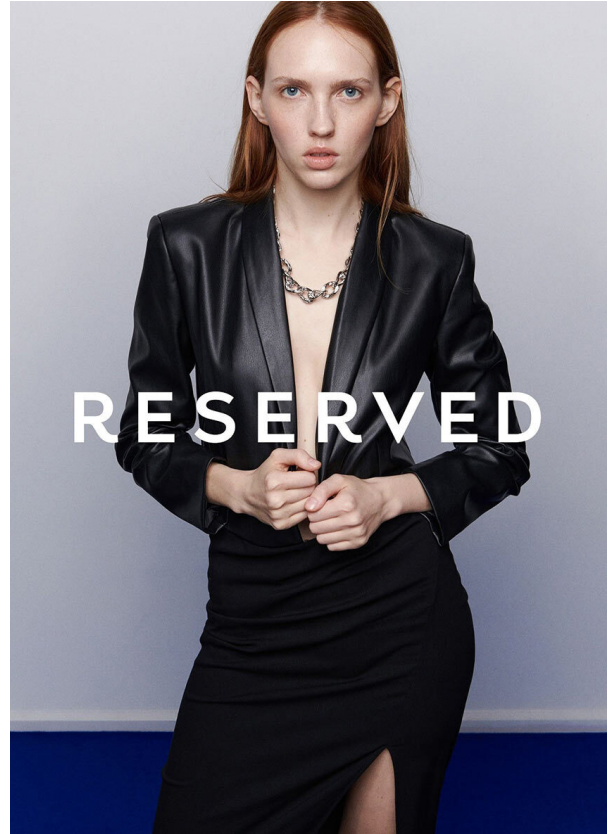

SCOUT

MODEL • AGENCY

ANASTASIYA G. IN TOWN

HEIGHT 177 cm BUST/WAIST/HIPS 82/60/90 cm SIZE 36 EYES blue HAIR red SHOES 41 LOCATION Zurich CH