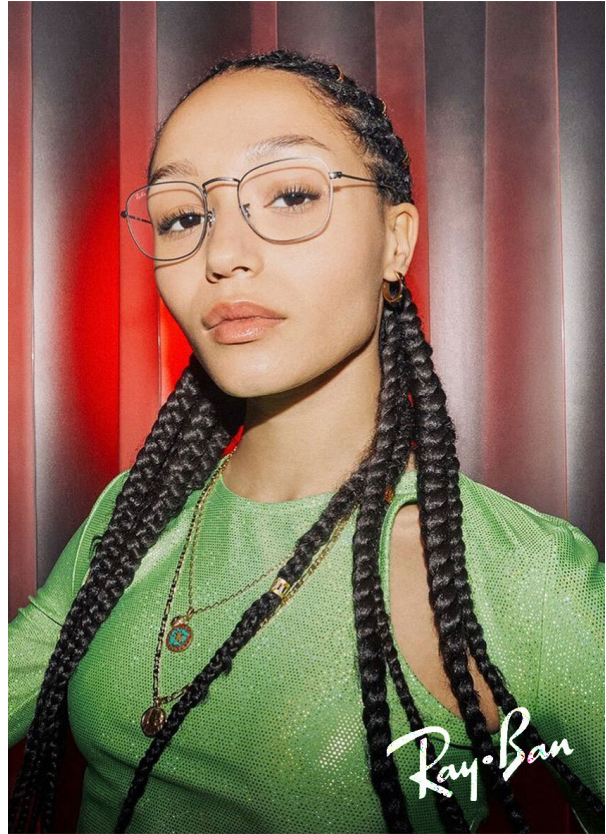

# SCOUT

MODEL • AGENCY

**ANNA W.** COMMERCIAL

HEIGHT 174 cm BUST/WAIST/HIPS 78/59/87 cm EYES brown HAIR brown SHOES 41 LOCATION Paris FR

# SCOUT

MODEL • AGENCY

ANNA W. COMMERCIAL

HEIGHT 174 cm BUST/WAIST/HIPS 78/59/87 cm EYES brown HAIR brown SHOES 41 LOCATION Paris FR