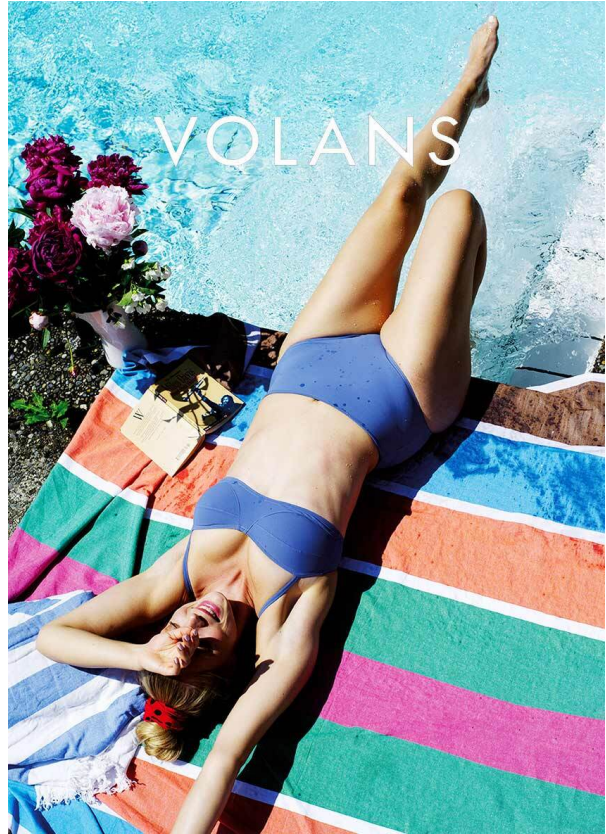

# SCOUT

MODEL • AGENCY

**ANNOUC W.** <sup>CURVY</sup>

HEIGHT 174 cm BUST/WAIST/HIPS 89/64/102 cm EYES blue green HAIR blonde SHOES 38 LOCATION Zürich CH

# SCOUT

MODEL • AGENCY

ANNOUC W. <sup>CURVY</sup>

HEIGHT 174 cm BUST/WAIST/HIPS 89/64/102 cm EYES blue green HAIR blonde SHOES 38 LOCATION Zürich CH

19