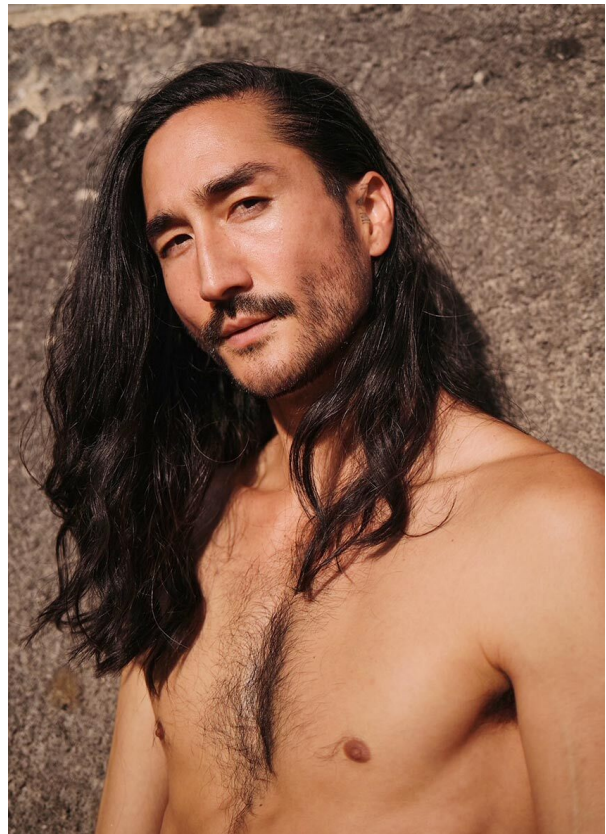

SCOUT

MODEL • AGENCY

ANTHONY T. 30 PLUS

HEIGHT 189 cm BUST/WAIST/HIPS 100/77/90 cm EYES dark brown HAIR black SHOES 44 LOCATION Zürich CH

SCOUT

MODEL • AGENCY

ANTHONY T. 30 PLUS

HEIGHT 189 cm BUST/WAIST/HIPS 100/77/90 cm EYES dark brown HAIR black SHOES 44 LOCATION Zürich CH

SCOUT

MODEL • AGENCY

ANTHONY T. 30 PLUS

HEIGHT 189 cm BUST/WAIST/HIPS 100/77/90 cm EYES dark brown HAIR black SHOES 44 LOCATION Zürich CH