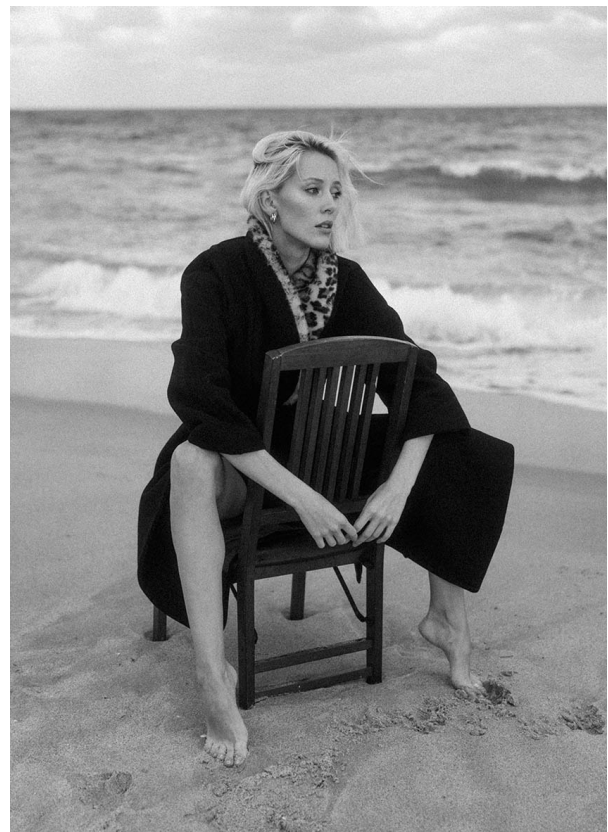

SCOUT

MODEL • AGENCY

AVE R. IN TOWN

HEIGHT 176 cm LINGERIE 75A BUST/WAIST/HIPS 83/60/88 cm EYES green grey HAIR blonde SHOES 39 LOCATION Basel CH

YS 4

"Let us beware of saying that death is the opposite of life... Shot in honour of and with tribute to, the soul of an Estonian mother."